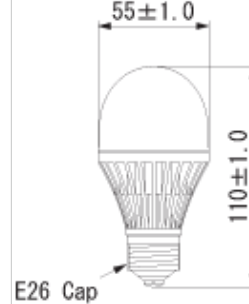

☰ Lightbulb Type LED Lamps

R-B10L1 Incandescent

6W Diffuse Type

Power Consumption	6W
Luminous Flux	330lm
Ra	75
Input Voltage	AC100V
Weight	120g
Cap/Base	E26
Illuminance (Directly Under)	48lx
Lifespan	40,000h

*Dimming not supported.

External Dimensions (Unit: mm)

Lightbulb Type LED Lamps list

Product	Specifications	Emission Color
---------	----------------	----------------

Seamless LED Lighting

- Lineup
- Installation Example