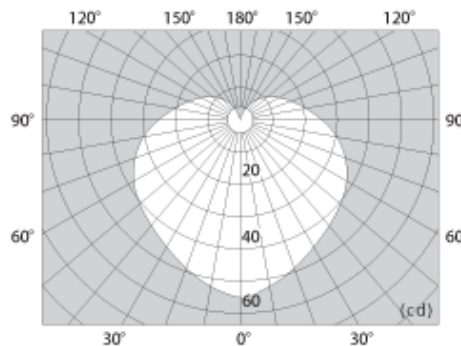

☰ Lightbulb Type LED Lamps

R-B101N1

Daylight White

6W Standard Type

Power Consumption	6W
Luminous Flux	335lm
Ra	70
Input Voltage	AC100V
Weight	110g
Cap/Base	E26
Illuminance (Directly Under)	55lx
Lifespan	40,000h

*Dimming not supported.

External Dimensions (Unit: mm)

Property of light distribution

Seamless LED Lighting

- Lineup
- Installation Example

Wall Washers

- Lineup

Downlights