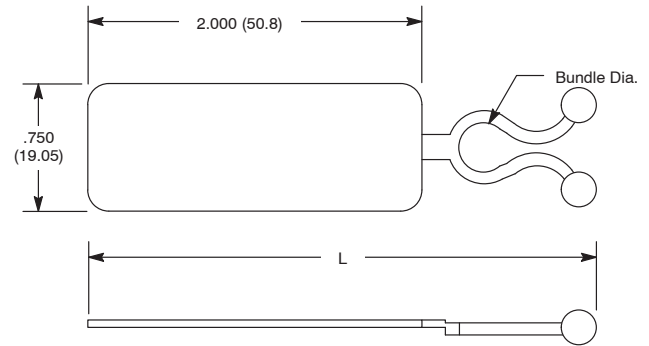

TL-03

Twist Locks with Label

	NTE Type No.	Description	L	Max. Bundle Dia.	Qty. per Bag	Diag No.
NEW	04-LTL19	1/4" Lock	3.094 / 78.59	.250 / 6.35	25	TL-03
NEW	04-LTL29	3/8" Lock	3.281 / 83.34	.375 / 9.53	25	TL-03