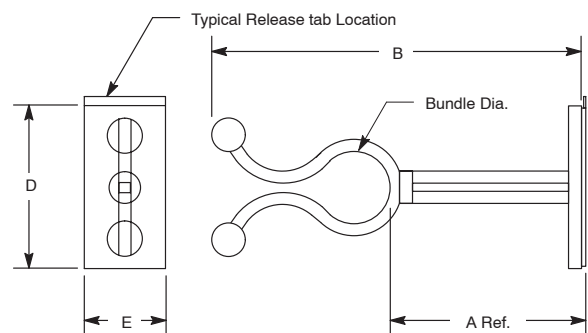

TL-01

Standard Twist Locks

	NTE Type No.	Description	H Ref.	Bundle Dia.		Qty. per Bag	Diag No.
				Min	Max		
NEW	04-TL19	3/8" Lock	1.080 / 27.4	.300 / 7.62	.400 / 10.2	25	TL-01
NEW	04-TL29	1/2" Lock	1.200 / 30.5	.400 / 10.2	.500 / 12.7	25	TL-01
NEW	04-TL39	5/8" Lock	1.260 / 32.0	.550 / 13.9	.650 / 16.5	25	TL-01
NEW	04-TL49	3/4" Lock	1.550 / 39.4	.700 / 17.8	.800 / 20.3	25	TL-01
NEW	04-TL59	1 1/8" Lock	2.170 / 55.1	1.200 / 30.5	1.300 / 33.0	25	TL-01
NEW	04-TL69	1 3/8" Lock	2.670 / 67.8	1.450 / 36.8	1.550 / 39.4	25	TL-01
NEW	04-TL79	1 1/2" Lock	2.930 / 74.4	1.550 / 39.4	1.650 / 41.9	25	TL-01

Twist Locks, Supports w/Adhesive

Features

- Twist Lock Supports on an Adhesive Base
- Fast, Economical Way to Securely Position and Hold Wire, Cable, or Tubing
- A Single Twist Locks or Unlocks the Bundle for Ease of Use
- Tough, Resilient, Natural Nylon 6/6 Molded Construction

TL-02

Twist Lock Supports on Adhesive Base

	NTE Type No.	Description	A Ref.	B	D	E	Max Bundle Dia.	Qty. per Bag	Diag No.
NEW	04-TLS19	.450 Lock	1.070 / 27.18	2.149 / 54.58	1.000 / 25.4	1.000 / 25.4	.450 / 11.43	10	TL-02
NEW	04-TLS29	.450 Lock	.190 / 4.83	1.230 / 31.24	1.000 / 25.4	.520 / 13.21	.450 / 11.43	10	TL-02
NEW	04-TLS39	.580 Lock	.190 / 4.83	1.400 / 35.56	.870 / 22.1	.520 / 13.21	.580 / 14.73	10	TL-02

Twist Locks, Label

Features

- Integral Label Area for Writing
- Permanent Ink Pens, Felt Tip Pens, Pressure-Sensitive Adhesive Label, or Post-it® Notes can be used
- Fast, Economical Way to Securely Position and Hold Wire, Cable, or Tubing
- A Single Twist Locks or Unlocks the Bundle for Ease of Use
- Tough, Resilient, Natural Nylon 6/6 Molded Construction