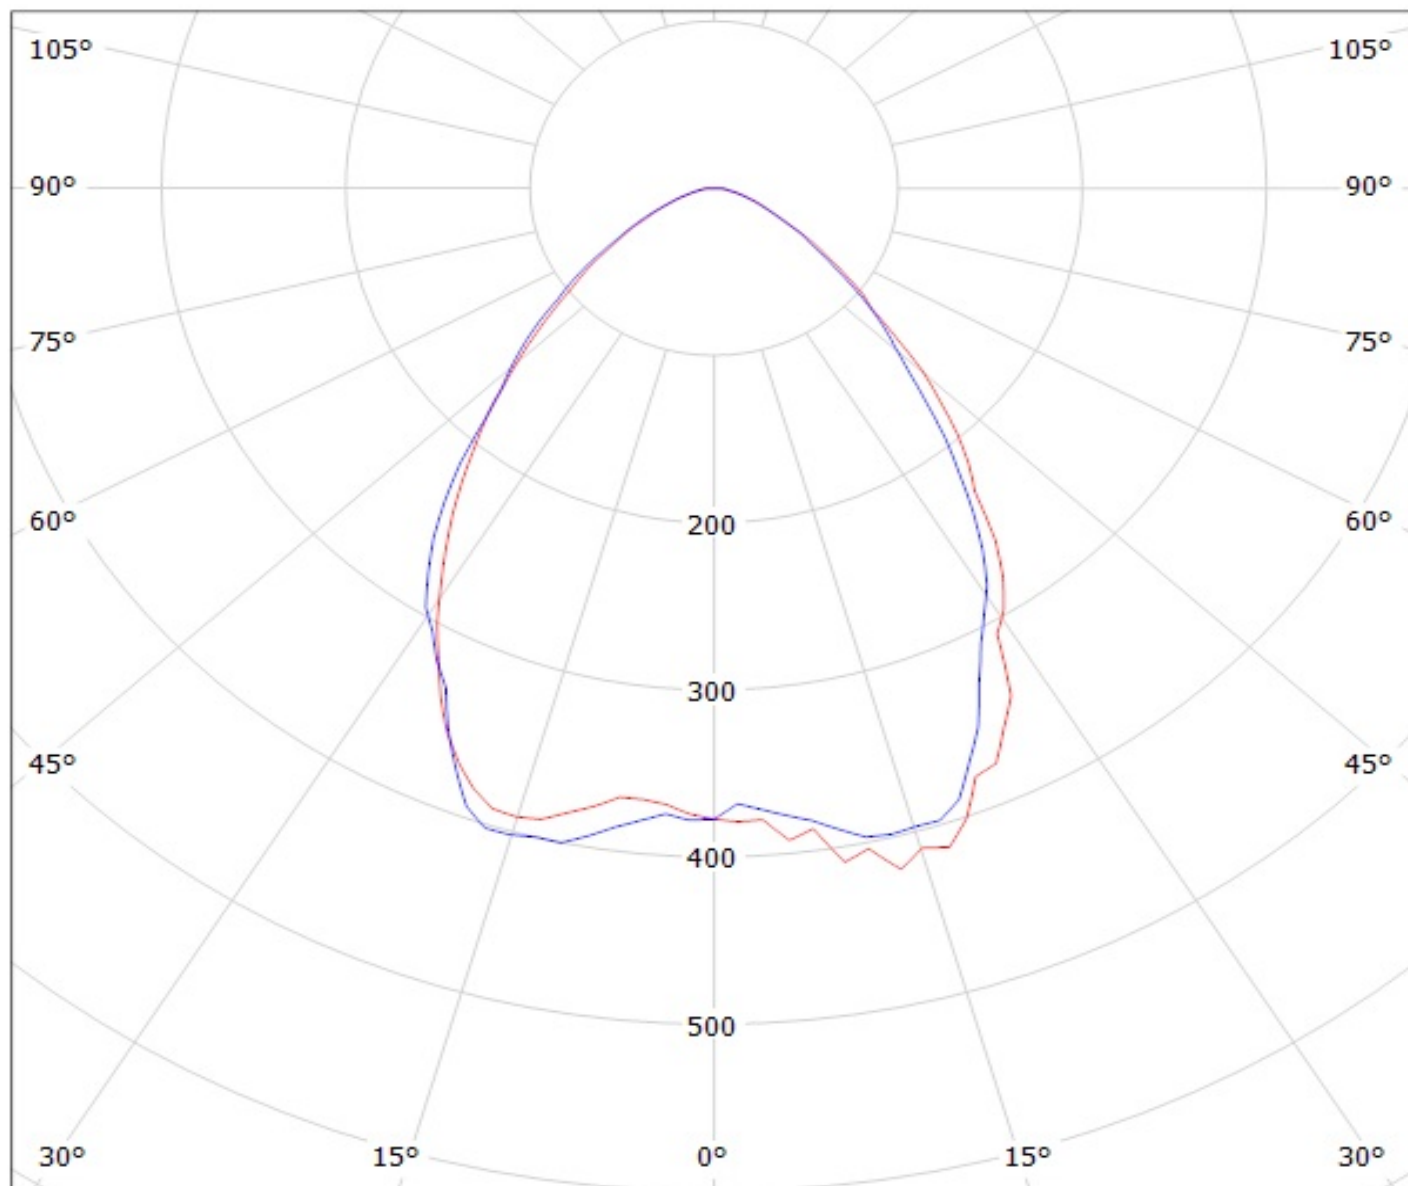

PRODUCT DATASHEET

Rose series

last update 23/7/2012

DETAILS

Product Number	CA12081_OSS-2-WWW
Family	Rose
Type	Assembly
Color	white
Diameter	21,6 + 21,6 mm
Height	13,9 mm
Style	square
Optic Material	PMMA
Holder Material	
Fastening	tape
Status	production ready
ROHS Compliant	Yes
Date Updated	23/07/2012

OPTICAL PROPERTIES

LED	Viewing Angle	Light Beam	Efficiency	cd/lm	Connector
Golden Dragon+	80 deg	WWW-class	84 %	0.420	-

Luminaire: Ledil oy CA12081_OSS-2-WWW Efficiency=84%
Lamps: 1 x Golden Dragon+ 67lm 250mA

Luminaire: Ledil oy CA12081_OSS-2-WWW Efficiency=84%
Lamps: 1 x Golden Dragon+ 67lm 250mA

cd/klm

— C0 - C180 — C90 - C270

NOTE: The typical divergence will be changed by different color, chip size and chip position tolerance. The typical total divergence is the full angle measured where the luminous intensity is half of the peak value.