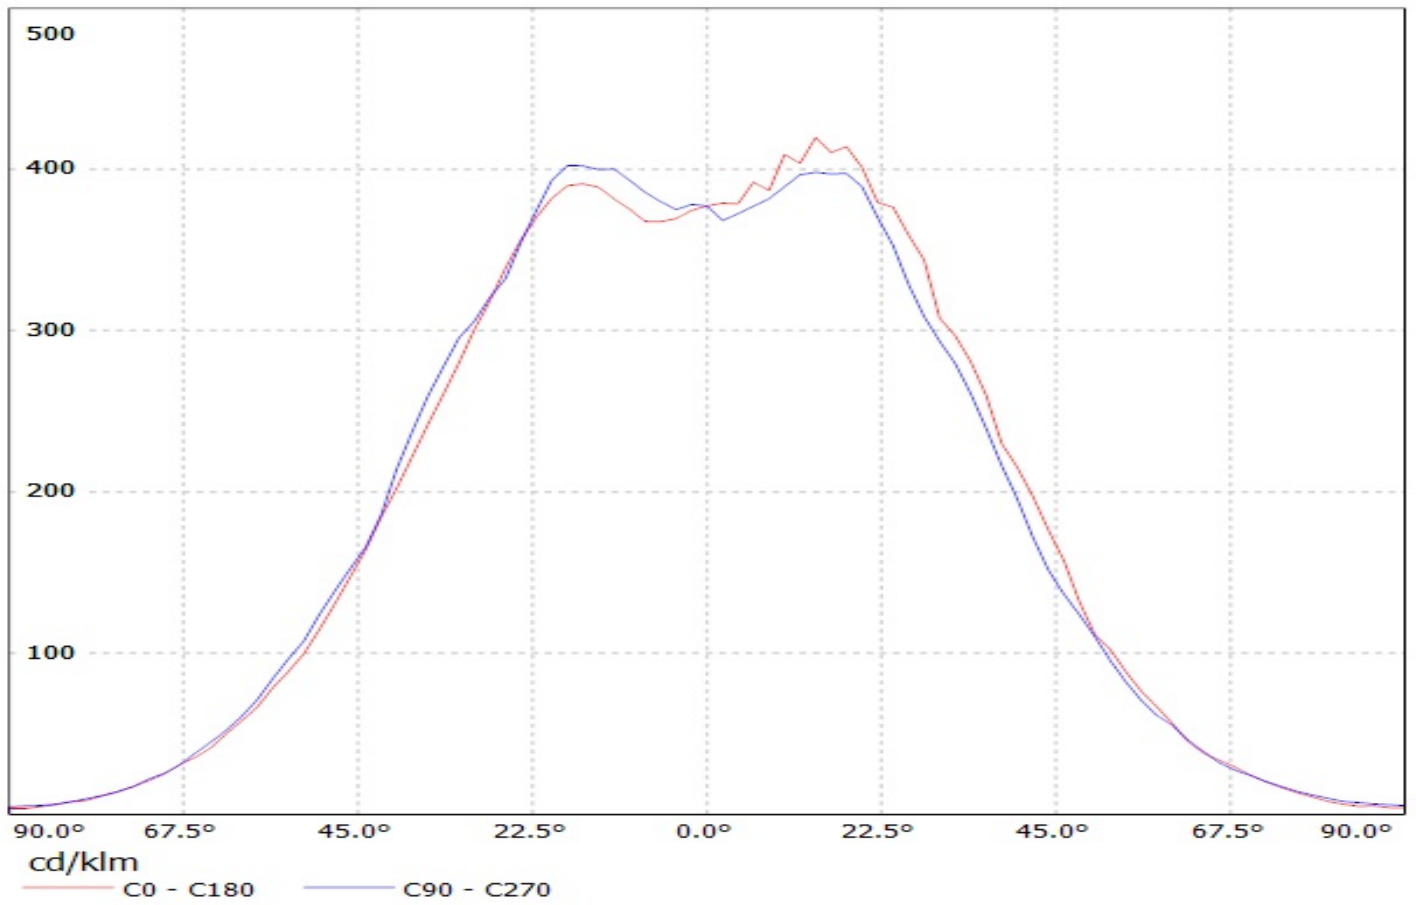

PRODUCT DATASHEET

Rose series

last update 23/7/2012

DETAILS

Product Number	CA12081_OSS-2-WWW
Family	Rose
Type	Assembly
Color	white
Diameter	21,6 + 21,6 mm
Height	13,9 mm
Style	square
Optic Material	PMMA
Holder Material	
Fastening	tape
Status	production ready
ROHS Compliant	Yes
Date Updated	23/07/2012

OPTICAL PROPERTIES

LED	Viewing Angle	Light Beam	Efficiency	cd/lm	Connector
Golden Dragon+	80 deg	WWW-class	84 %	0.420	-

Luminaire: Ledil oy CA12081_OSS-2-WWW Efficiency=84%
Lamps: 1 x Golden Dragon+ 67lm 250mA

Luminaire: Ledil oy CA12081_OSS-2-WWW Efficiency=84%
Lamps: 1 x Golden Dragon+ 67lm 250mA

cd/klm

— C0 - C180 — C90 - C270

NOTE: The typical divergence will be changed by different color, chip size and chip position tolerance. The typical total divergence is the full angle measured where the luminous intensity is half of the peak value.