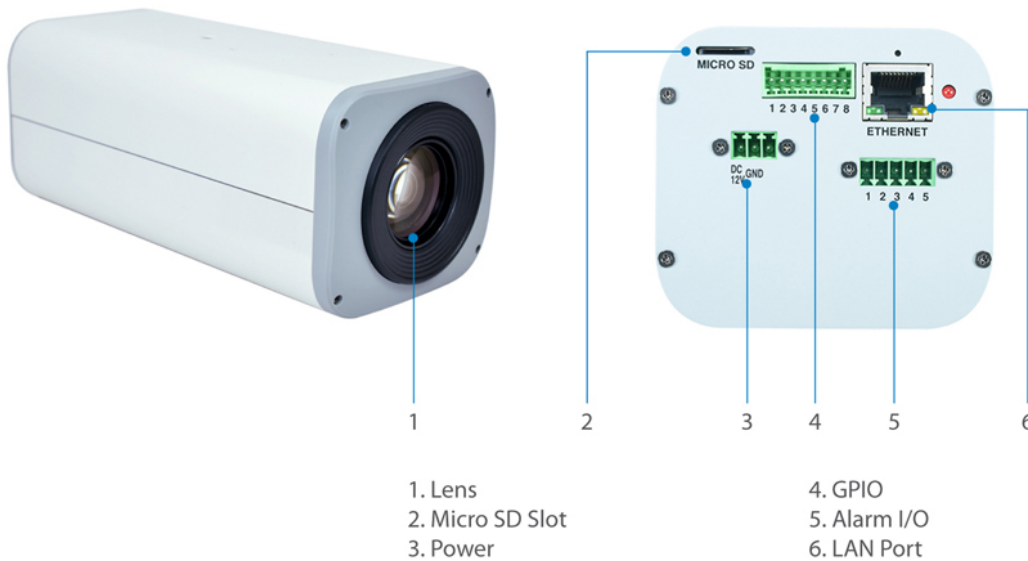

FCS-1160 Version: 1

- ! Mounting kits are to be ordered separately.
- ! Power supply unit is to be ordered separately.

Zoom IP Network Camera, 5-Megapixel, 802.3af PoE, 12X Optical Zoom, two-way audio

Key Features

- Built-in Micro SDHC/SDXC card slot for local storage
- 5-Megapixel high-definition resolution
- Supports 12X optical zoom
- Features WDR (Wide Dynamic Range) to enhance visibility under extremely bright or dark environments
- Video compression: H.264, MJPEG
- Removable IR-cut filter for day and night surveillance
- Dual power support: 12V DC/PoE (IEEE 802.3af)
- Free surveillance and CMS (Central Management System) software packages with 64-channel license

Image Sensor:

5-Megapixel 1/3.2" Progressive Scan CMOS

Lens:

Zoom, DC iris, Auto focus, f5.2-62.4mm, F1.8-3.0

Port:

1 x RJ-45 10/100 Mbps PoE port
1 x Auto Iris (DC Drive)
1 x terminal block line in/out
1 x DC power terminal block (12V)
1 x MicroSDHC/ MicroSDXC card slot
I/O terminal block (1 DI/1 DO)