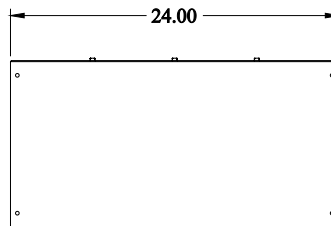

**PART No. CWSC1224NK**

for more information visit  
[www.hammfg.com](http://www.hammfg.com)

Data subject to change without notice

Isometric drawing Not to Scale

**ISOMETRIC VIEW**

**TOP VIEW**

**FRONT VIEW**

**SIDE VIEW**

**BACK VIEW**

**SIDE VIEW**

**BOTTOM VIEW**