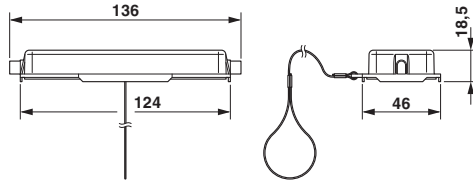

Technical data

Ambient conditions

Ambient temperature (operation)	-20 °C ... 100 °C
---------------------------------	-------------------

General

Size	B24
Material	PA
Flammability rating according to UL 94	HB
Seal present	no
Note	Protective cover for supporting base element with single locking latch
Connection	Plastic protective cover for short-term protection

Standards and Regulations

Flammability rating according to UL 94	HB
--	----

Drawings

Protective covers - HC-B24-BCSFS-P-BK - 1414627

Dimensional drawing

Dimensional drawing

Classifications

eCl@ss