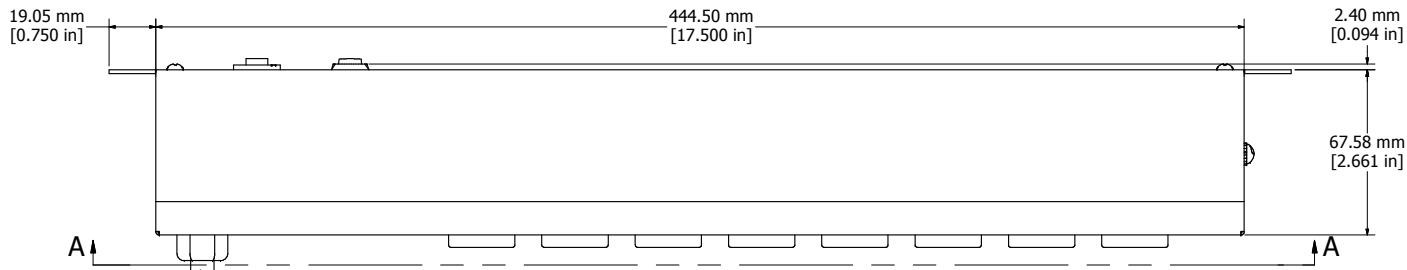

ASSEMBLY - VIEW FROM FRONT

ISOMETRIC VIEW

ASSEMBLY - VIEW FROM SIDE

ASSEMBLY - VIEW FROM BOTTOM

SECTION A-A

1583H8C1BK	
Finish - Front - Black Painted Steel	
Back - Black Painted Steel	
Rated - 125 VAC, 60 Hz, 15 Amps	
Approvals - CSA Certified Standards C22.2 (No. 21-95, 42-99)	
- UL Recognized Standard UL1363	
Colours & Cord Length	
1583H8C1BK - Black w/ 6' Foot Power Cord (NEMA 5-15P)	
1583H8C1- ASA 61 Grey w/ 6' Foot Power Cord (NEMA 5-15P)	
1583H8D1BK - Black w/ 15' Foot Power Cord (NEMA 5-15P)	
1583H8D1- ASA 61 Grey w/ 15' Foot Power Cord (NEMA 5-15P)	