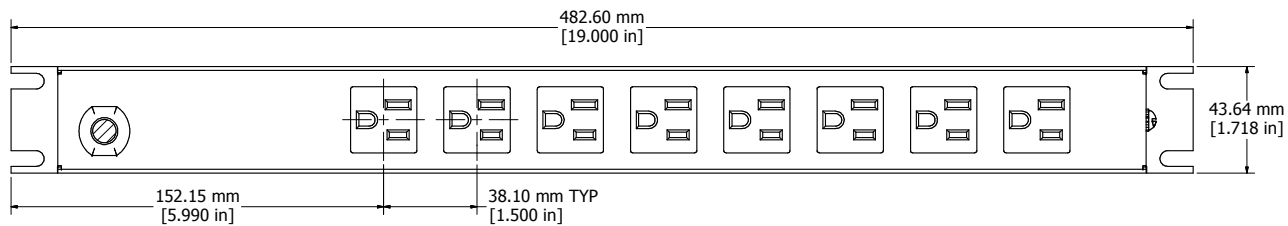

ASSEMBLY - VIEW FROM FRONT

ISOMETRIC VIEW

ASSEMBLY - VIEW FROM SIDE

ASSEMBLY - VIEW FROM BOTTOM

SECTION A-A

1583H8C1BK	
Finish - Front - Black Painted Steel	
Back - Black Painted Steel	
Rated - 125 VAC, 60 Hz, 15 Amps	
Approvals - CSA Certified Standards C22.2 (No. 21-95, 42-99)	
- UL Recognized Standard UL1363	
Colours & Cord Length	
1583H8C1BK - Black w/ 6' Foot Power Cord (NEMA 5-15P)	
1583H8C1- ASA 61 Grey w/ 6' Foot Power Cord (NEMA 5-15P)	
1583H8D1BK - Black w/ 15' Foot Power Cord (NEMA 5-15P)	
1583H8D1- ASA 61 Grey w/ 15' Foot Power Cord (NEMA 5-15P)	