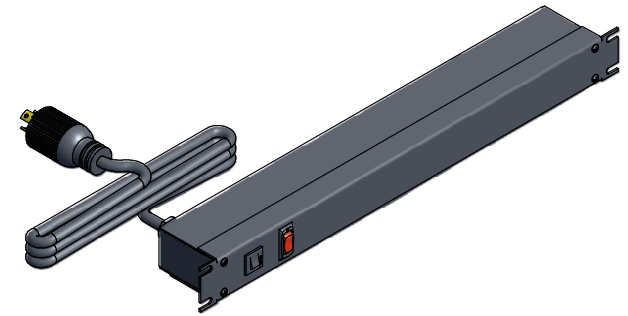

ASSEMBLY - VIEW FROM FRONT

ISOMETRIC VIEW

ASSEMBLY - VIEW FROM SIDE

ASSEMBLY - VIEW FROM BOTTOM

SECTION A-A

1583H8C1BK	
Finish - Front - Black Painted Steel	
Back - Black Painted Steel	
Rated - 125 VAC, 60 Hz, 15 Amps	
Approvals - CSA Certified Standards C22.2 (No. 21-95, 42-99)	
- UL Recognized Standard UL1363	
Colours & Cord Length	
1583H8C1BK - Black w/ 6' Foot Power Cord (NEMA 5-15P)	
1583H8C1- ASA 61 Grey w/ 6' Foot Power Cord (NEMA 5-15P)	
1583H8D1BK - Black w/ 15' Foot Power Cord (NEMA 5-15P)	
1583H8D1- ASA 61 Grey w/ 15' Foot Power Cord (NEMA 5-15P)	