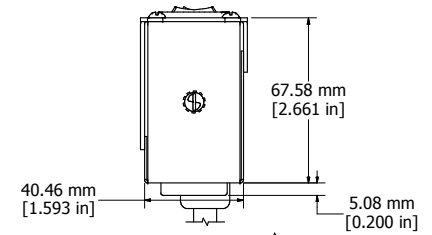

ASSEMBLY - VIEW FROM FRONT

ISOMETRIC VIEW

ASSEMBLY - VIEW FROM SIDE

ASSEMBLY - VIEW FROM BOTTOM

SECTION A-A

1583H8C1BK	
Finish - Front - Black Painted Steel	
Back - Black Painted Steel	
Rated - 125 VAC, 60 Hz, 15 Amps	
Approvals - CSA Certified Standards C22.2 (No. 21-95, 42-99)	
- UL Recognized Standard UL1363	
Colours & Cord Length	
1583H8C1BK - Black w/ 6' Foot Power Cord (NEMA 5-15P)	
1583H8C1- ASA 61 Grey w/ 6' Foot Power Cord (NEMA 5-15P)	
1583H8D1BK - Black w/ 15' Foot Power Cord (NEMA 5-15P)	
1583H8D1- ASA 61 Grey w/ 15' Foot Power Cord (NEMA 5-15P)	