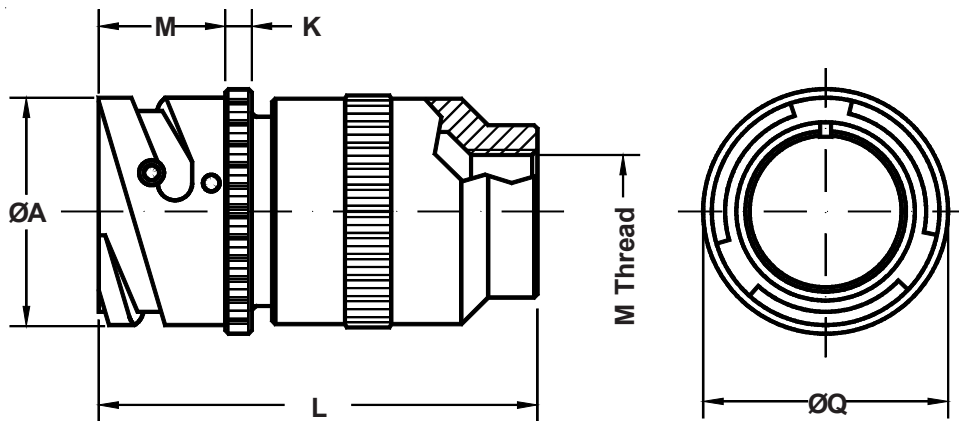

**ITS 3101 A (M) and ITS 4101 A (M)  
ITS 3101 R (M) and ITS 4101 R (M)  
In-Line Cylindrical Receptacle Assembly  
with Backshell for Use with Metric Cable Glands**

**Application Notes:**

1. In-line cylindrical receptacle with rear-end backshell for use with metric thread backend connector accessories.
2. Connector/Backshell Class "A" (non-environmental)—Not supplied with wire sealing grommet;  
Class "R" (environmental)—Supplied with backshell and grommet.
3. Standard materials configuration consists of aluminum alloy. For platings, see TABLE II finish options.
4. Standard contact material consists of copper alloy with silver plating or gold plating.
5. A broad range of metric connector accessories are available.  
See our website and/or contact the factory for complete information.
6. Standard insert material is synthetic rubber.  
Add "FR" prefix to front of part number to specify fire resistant inserts.

**ITS 3101 A (M) and ITS 4101 A (M)  
ITS 3101 R (M) and ITS 4101 R (M)  
In-Line Cylindrical Receptacle Assembly  
with Backshell for Use with Metric Cable Glands**

**TABLE I: DIMENSIONS**

Shell Size	ØA +0 -0.1	K ±0.2	L Max.	M +0.2 -0	M Thread Other M Threads available on request	ØQ ±0.1
10 SL	18.2	2.8	50.0	14.3	M12x1,5	21.8
14 S	24.5	3.3	52.5	14.5	M16x1,5	28.8
16 S	27.2	3.3	52.5	14.5	M16x1,5	30.5
16	27.2	3.3	61.0	19.1	M16x1,5	30.5
18	30.7	4.0	66.5	19.1	M20x1,5	33.8
20	34.0	4.0	69.5	19.1	M25x1,5	36.9
22	37.3	4.0	69.5	19.6	M25x1,5	39.5
24	40.9	4.0	71.5	20.6	M32x1,5	43.9
28	46.7	4.0	76.5	20.7	M32x1,5	48.4
32	53.4	4.0	82.5	22.3	M36x1,5	56.0
36	59.6	4.0	87.5	22.3	M40x1,5	62.4
40	65.5	4.0	92.5	22.3	M48x1,5	68.6