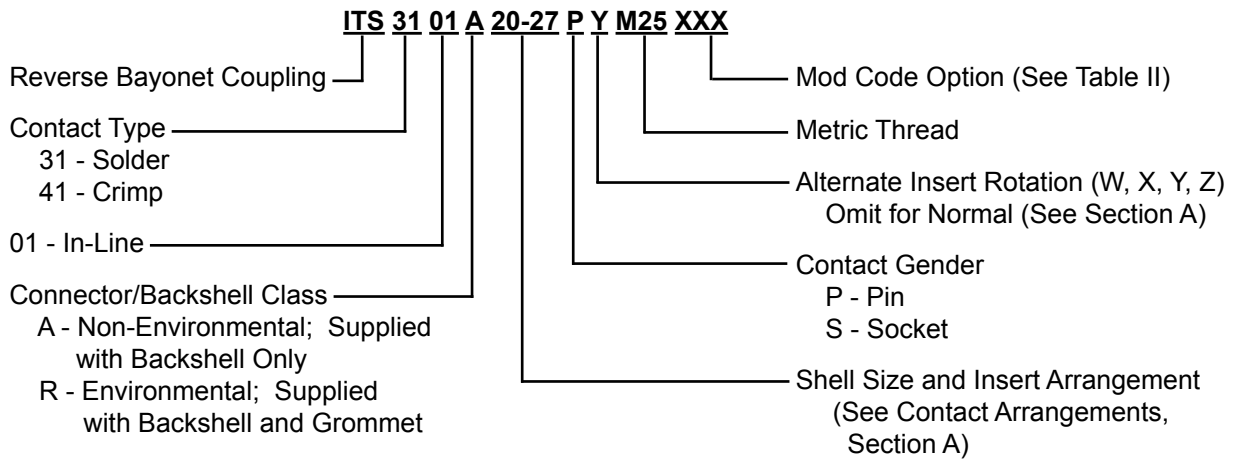

**ITS 3101 A (M) and ITS 4101 A (M)  
ITS 3101 R (M) and ITS 4101 R (M)  
In-Line Cylindrical Receptacle Assembly  
with Backshell for Use with Metric Cable Glands**

**Application Notes:**

1. In-line cylindrical receptacle with rear-end backshell for use with metric thread backend connector accessories.
2. Connector/Backshell Class "A" (non-environmental)—Not supplied with wire sealing grommet;  
Class "R" (environmental)—Supplied with backshell and grommet.
3. Standard materials configuration consists of aluminum alloy. For platings, see TABLE II finish options.
4. Standard contact material consists of copper alloy with silver plating or gold plating.
5. A broad range of metric connector accessories are available.  
See our website and/or contact the factory for complete information.
6. Standard insert material is synthetic rubber.  
Add "FR" prefix to front of part number to specify fire resistant inserts.

**ITS 3101 A (M) and ITS 4101 A (M)  
ITS 3101 R (M) and ITS 4101 R (M)  
In-Line Cylindrical Receptacle Assembly  
with Backshell for Use with Metric Cable Glands**

**TABLE I: DIMENSIONS**

Shell Size	ØA +0 -0.1	K ±0.2	L Max.	M +0.2 -0	M Thread Other M Threads available on request	ØQ ±0.1
10 SL	18.2	2.8	50.0	14.3	M12x1,5	21.8
14 S	24.5	3.3	52.5	14.5	M16x1,5	28.8
16 S	27.2	3.3	52.5	14.5	M16x1,5	30.5
16	27.2	3.3	61.0	19.1	M16x1,5	30.5
18	30.7	4.0	66.5	19.1	M20x1,5	33.8
20	34.0	4.0	69.5	19.1	M25x1,5	36.9
22	37.3	4.0	69.5	19.6	M25x1,5	39.5
24	40.9	4.0	71.5	20.6	M32x1,5	43.9
28	46.7	4.0	76.5	20.7	M32x1,5	48.4
32	53.4	4.0	82.5	22.3	M36x1,5	56.0
36	59.6	4.0	87.5	22.3	M40x1,5	62.4
40	65.5	4.0	92.5	22.3	M48x1,5	68.6