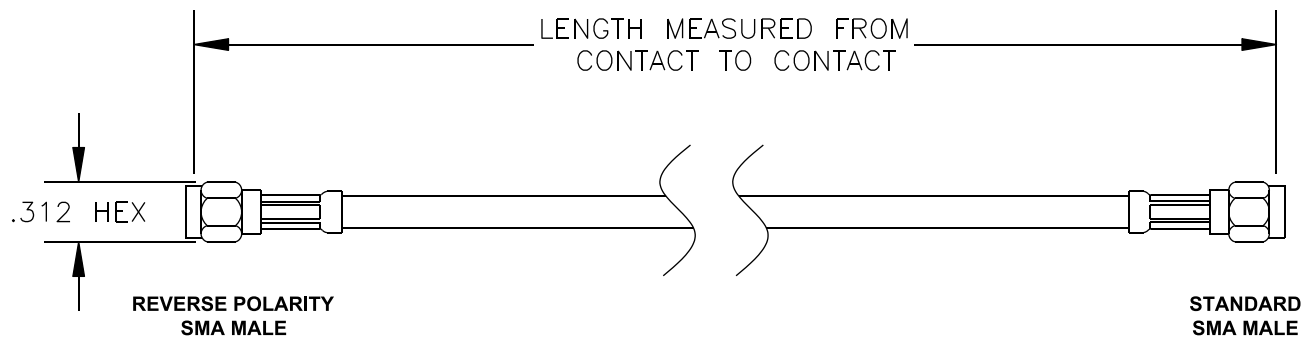

COMPONENTS	IMPEDANCE
REVERSE POLARITY SMA MALE	50 OHM
STANDARD SMA MALE	50 OHM
RG58C/U	50 OHM

Standard Lengths	
-12	12"
-24	24"
-36	36"
-48	48"
-60	60"
-XXX	Custom Length in inches

PASTERNAK ENTERPRISES, INC.

P.O BOX 16759, IRVINE, CA 92623
PHONE (949) 261-1920 FAX (949) 261-7451

WEB ADDRESS: www.pasternack.com
E-MAIL ADDRESS: sales@pasternack.com

COAXIAL & FIBER OPTICS

DWG TITLE

PE34116-XX

DES. CABLE ASSEMBLY, RG58C/U, REVERSE POLARITY SMA MALE TO STANDARD SMA MALE

REV. A **FSCM NO. 53919**

CAD FILE 012508

SCALE N/A

SIZE A 147

NOTES:

1. UNLESS OTHERWISE SPECIFIED ALL DIMENSIONS ARE NOMINAL.
2. ALL SPECIFICATIONS ARE SUBJECT TO CHANGE WITHOUT NOTICE AT ANY TIME.
3. DIMENSIONS ARE IN INCHES.
4. LENGTH TOLERANCE IS $\pm 1.5\%$ OR 10mm, WHICHEVER IS GREATER.