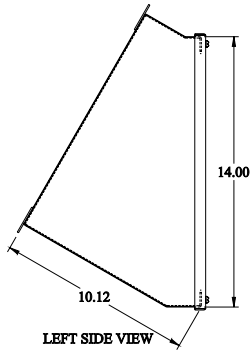

PART No. 1490MK30
 for more information visit
www.hammfg.com
 Data subject to change without notice
 Isometric drawing Not to Scale

TOP VIEW

ISOMETRIC VIEW

BACK VIEW

LEFT SIDE VIEW

FRONT VIEW

RIGHT SIDE VIEW

BOTTOM VIEW