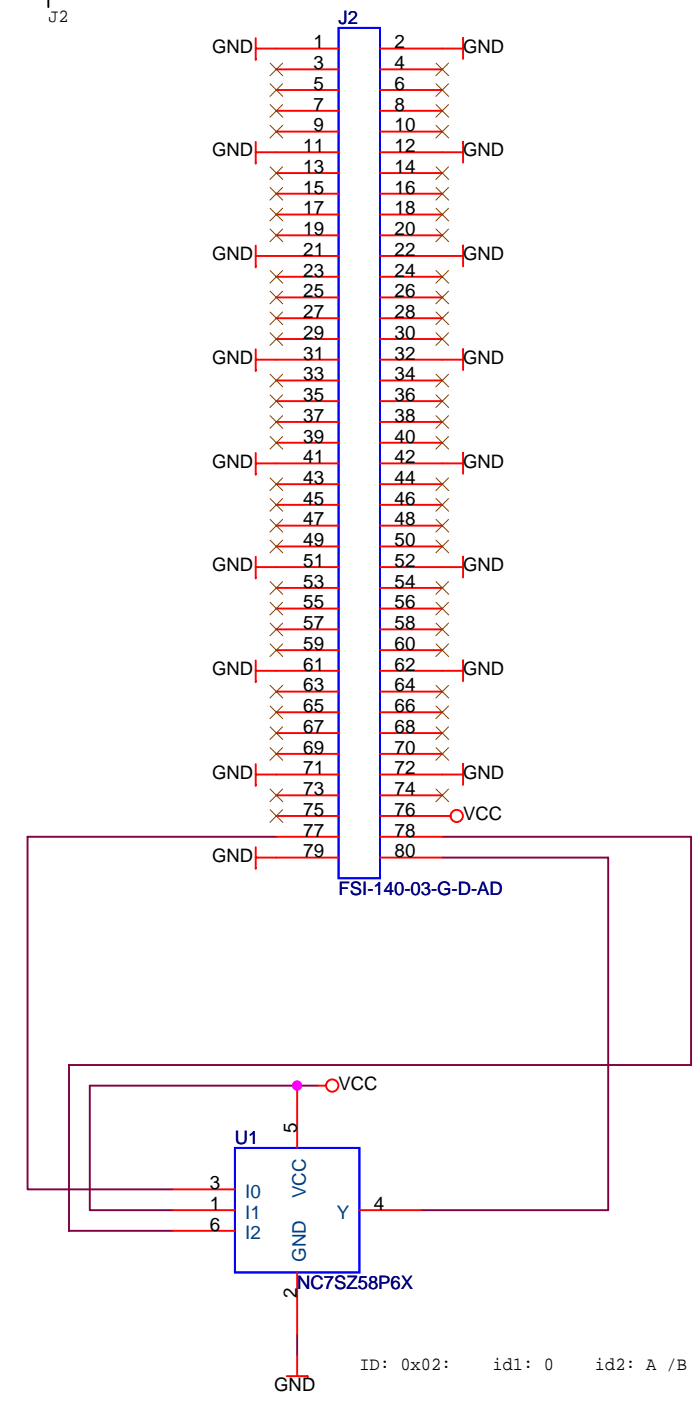

TQFP-32 Socket card

Title		
TQFP-32 Socket Card		
Size B	Document Number <Doc>	Rev A
Date:	Friday, April 13, 2007	Sheet 1 of 1