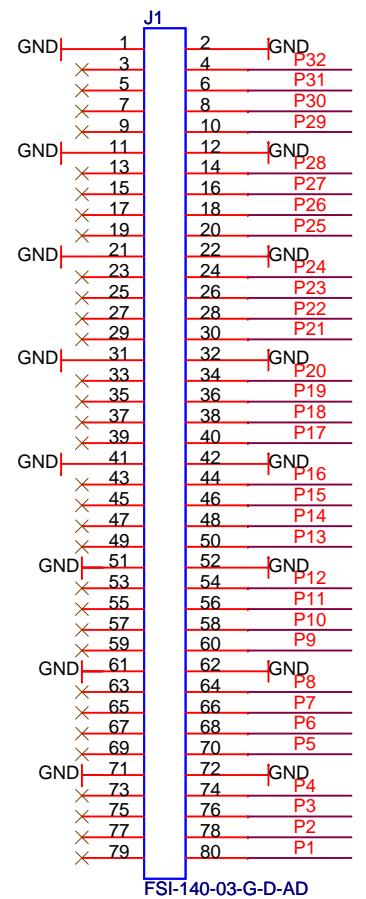

TQFP-32 Socket card

Title		
TQFP-32 Socket Card		
Size B	Document Number <Doc>	Rev A
Date:	Friday, April 13, 2007	Sheet 1 of 1