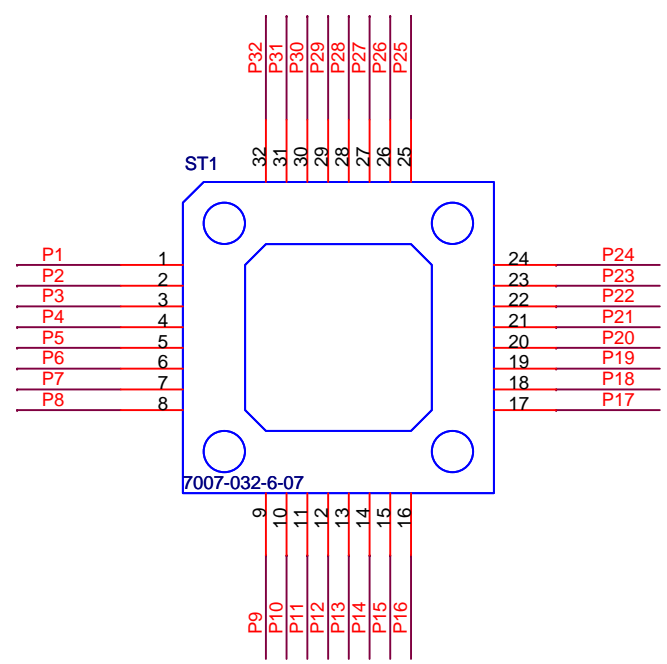

TQFP-32 Socket card

Title		
TQFP-32 Socket Card		
Size B	Document Number <Doc>	Rev A
Date:	Friday, April 13, 2007	Sheet 1 of 1