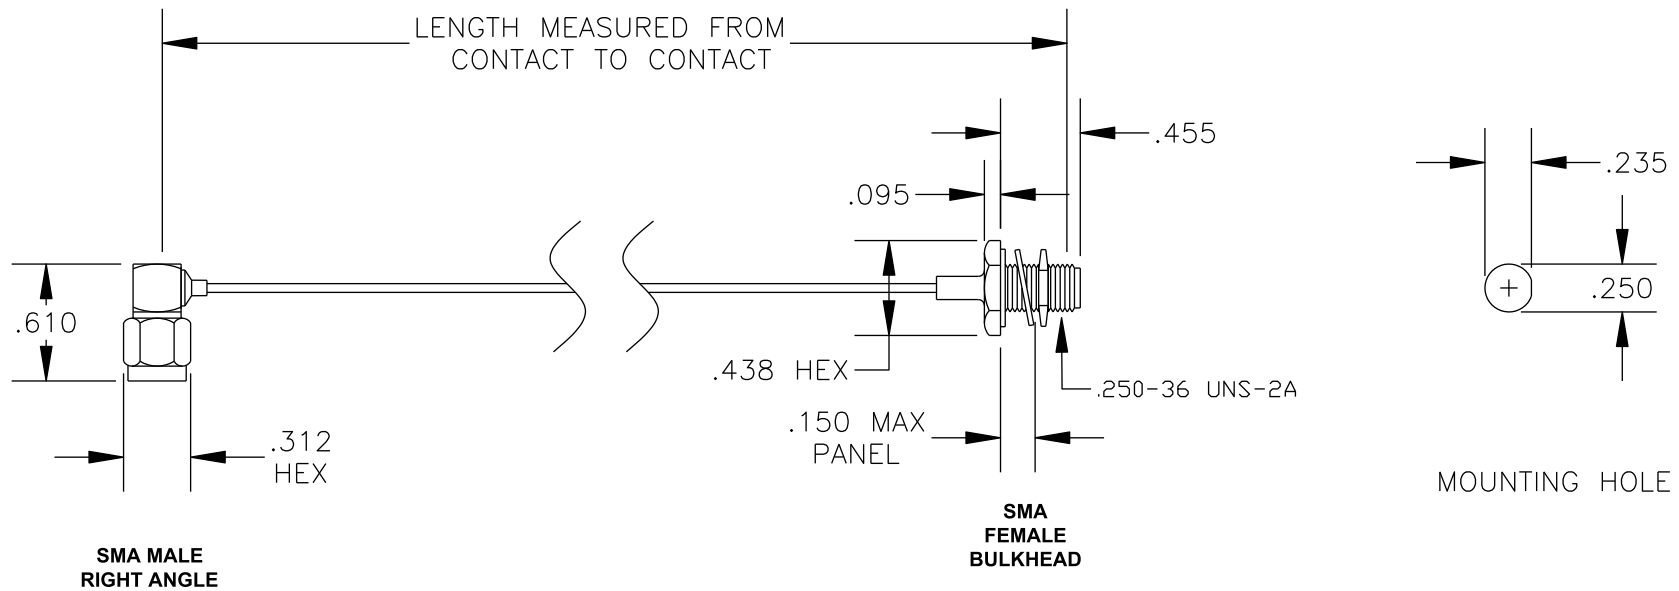

COMPONENTS	IMPEDANCE
SMA MALE RIGHT ANGLE	50 OHM
SMA FEMALE BULKHEAD	50 OHM
PE-SR047FL	50 OHM

Standard Lengths	
-12	12"
-24	24"
-36	36"
-48	48"
-60	60"
-XXX	Custom Length in inches

PASTERNACK ENTERPRISES, INC.

P.O BOX 16759, IRVINE, CA 92623
PHONE (949) 261-1920 FAX (949) 261-7451

WEB ADDRESS: www.pasternack.com
E-MAIL ADDRESS: sales@pasternack.com

COAXIAL & FIBER OPTICS

DWG TITLE

PE34307LF-XX

DES. CABLE ASSEMBLY, PE-SR047FL, SMA MALE RIGHT ANGLE TO SMA FEMALE BULKHEAD (LEAD FREE)

REV. A

FSCM NO. 53919

CAD FILE 013008

SCALE N/A

SIZE A 147

NOTES:

1. UNLESS OTHERWISE SPECIFIED ALL DIMENSIONS ARE NOMINAL.
2. ALL SPECIFICATIONS ARE SUBJECT TO CHANGE WITHOUT NOTICE AT ANY TIME.
3. DIMENSIONS ARE IN INCHES.
4. LENGTH TOLERANCE IS $\pm 1.5\%$ OR $\pm 3/8"$, WHICHEVER IS GREATER.