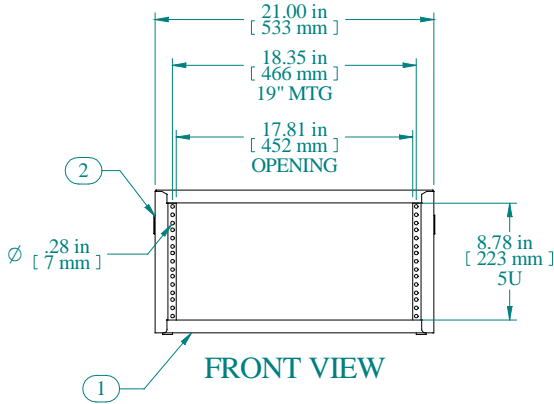

SECTION A-A

TOP VIEW

L.S. VIEW

FRONT VIEW

R.S. VIEW

BOTTOM VIEW

Item Number	Title	Quantity
1	RCBS - BOTTOM	1
2	RCBS - TOP - SIDES	1
3	BLACK PLASTIC HANDLE	2
4	PLUG BUMPER	4

PART NUMBERS

RCBS1900824BK1	PAINTED BLACK TEXTURED
RCBS1900824LG1	PAINTED RAL7035 TEXTURED

NOTES

Shipped with a starter pack of 10-32 clip nuts & matching quantity of 1421ABK black screws

Data subject to change without notice. Isometric drawing not to scale.