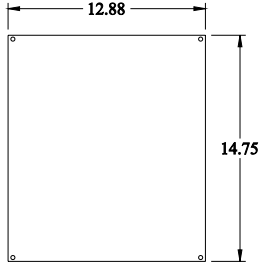

PART No. EJ16148S16
 for more information visit
www.hammondmfg.com
 Data subject to change without notice
 Isometric drawing Not to Scale

TOP VIEW

ISOMETRIC VIEW

INNER PANEL

REAR VIEW

SIDE VIEW

FRONT VIEW

SIDE VIEW

BOTTOM VIEW