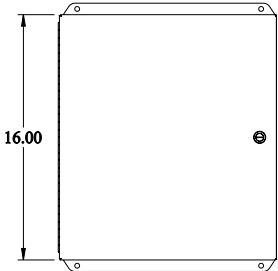

PART No. EJ16148S16
 for more information visit
www.hammondmfg.com
 Data subject to change without notice
 Isometric drawing Not to Scale

TOP VIEW

ISOMETRIC VIEW

INNER PANEL

REAR VIEW

SIDE VIEW

FRONT VIEW

SIDE VIEW

BOTTOM VIEW