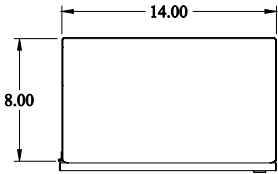

PART No. EJ16148S16
 for more information visit
www.hammondmfg.com
 Data subject to change without notice
 Isometric drawing Not to Scale

TOP VIEW

ISOMETRIC VIEW

INNER PANEL

REAR VIEW

SIDE VIEW

FRONT VIEW

SIDE VIEW

BOTTOM VIEW