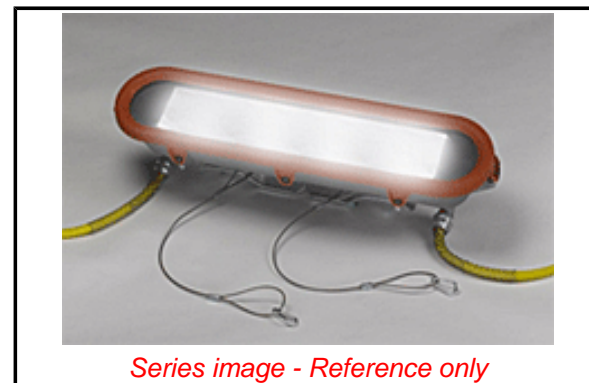

PLEASE CHECK WWW.MOLEX.COM FOR LATEST PART INFORMATION

Part Number: [1302430027](#)
Status: **Active**
Overview: [Wide-Area Lighting Products](#)
Description: Haztex® Wide Area LED Work Light, 4 x 20W, Plug 14/3 SOOW 7.62m (25.0') with Plug and Connector

Documents:

[Drawing (PDF)](#) [RoHS Certificate of Compliance (PDF)](#)
[Product Specification PS-130243-002 (PDF)](#)

General

Product Family	Portable Lighting
Series	130243
Comments	Class 1, Division 2, Groups B, C, and D
NEMA Configuration	NEMA 5-15
NEMA Rating	NEMA 3R
Outlet	Feed-Through
Overview	Wide-Area Lighting Products
Product Name	Haztex®
Type	Wide Area Lamps
UPC	78172539691
Woodhead	Yes

Physical

Cord Length - Primary	7.62m (25.0')
Cord Length - Secondary	0.91m (3.0')
Depth	176.90m (6.960")
Duty	Hazardous
Guard Included	No
Guard Type	N/A
Height	166.50mm (6.555")
Length	706.37mm (27.810")
Material - Globe	Clear Polycarbonate
Material - Guard	Silicone Rubber
Mounting Style	Variable
Packaging Type	Carton
Socket Construction	N/A

Electrical

Bulb Type	LED
Cord Type - Primary	14/3 SOOW
Cord Type - Secondary	14/3 SOOW
Lamp Type	20W LED
Lamp Wattage - Maximum	20W x 4
Lumens	5270
On/Off Switch	No
Voltage (Fixture) - Maximum	120V, 277V

Material Info

Old Part Number	1076HZ2X025143X003

Reference - Drawing Numbers

Product Specification	PS-130243-002
Sales Drawing	SD-130243-1001

Series image - Reference only

EU ELV

Not Relevant

EU RoHS

Not Reviewed

REACH SVHC

Not Reviewed

Halogen-Free

Status

Not Low-Halogen

Need more information on product environmental compliance?

Email productcompliance@molex.com
Please visit the [Contact Us](#) section for any non-product compliance questions.

China ROHS

Not Reviewed

ELV

Not Relevant

Search Parts in this Series

[130243 Series](#)