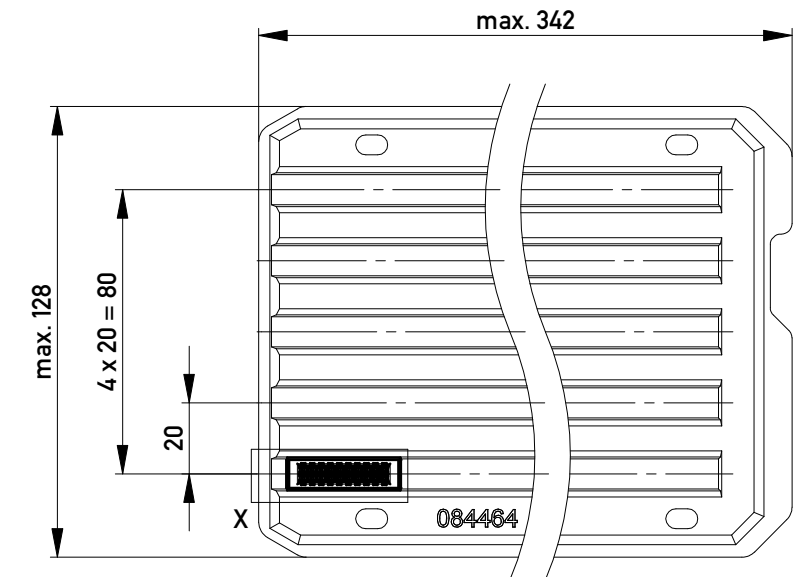

Abdeckungen vorverrastet  
covers loose mounted

Abdeckungen verpresst  
covers pressed on

Verpackt in Tray - tray packaging  
Verpackungseinheit 45 Stück - packaging unit 45

Einzelheit X  
detail X

Information: Codierung grün - coding green	Tolerances  All Dimensions in mm	Scale	3:1
		Designation <b>F 2,54 DRC-B, 20-polig</b>	
All rights reserved. Only for Information. To ensure that this is the latest version of this drawing, please contact one of the ERNI companies before using.	Subject to modification without prior notice. Drawing will not be updated.	 www.ERNI.com	
		a Index	20.10.2015 Date
		Class	DRCBUG