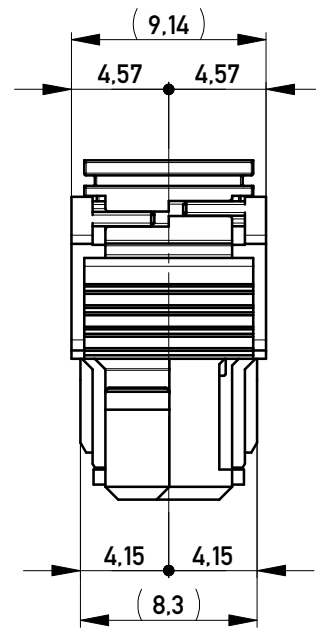

Abdeckungen vorverrastet  
covers loose mounted

Abdeckungen verpresst  
covers pressed on

Verpackt in Tray - tray packaging  
Verpackungseinheit 45 Stück - packaging unit 45

Einzelheit X  
detail X

Information: Codierung grün - coding green	Tolerances  All Dimensions in mm	Scale	3:1
		Designation <b>F 2,54 DRC-B, 20-polig</b>	
All rights reserved. Only for Information. To ensure that this is the latest version of this drawing, please contact one of the ERNI companies before using.	Subject to modification without prior notice. Drawing will not be updated.	 www.ERNI.com	
		a Index	20.10.2015 Date
		Class	DRCBUG