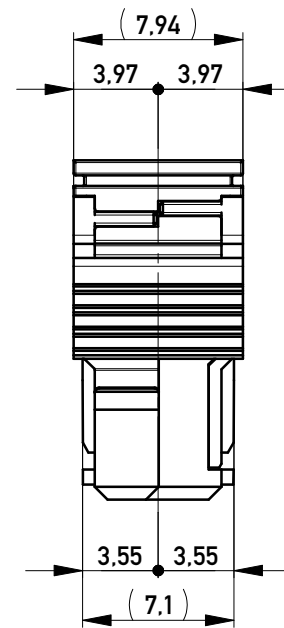

Abdeckungen vorverrastet  
covers loose mounted

Abdeckungen verpresst  
covers pressed on

Verpackt in Tray - tray packaging  
Verpackungseinheit 45 Stück - packaging unit 45

Einzelheit X  
detail X

Information: Codierung grün - coding green	Tolerances  All Dimensions in mm	Scale	3:1
		Designation <b>F 2,54 DRC-B, 20-polig</b>	
All rights reserved. Only for Information. To ensure that this is the latest version of this drawing, please contact one of the ERNI companies before using.	Subject to modification without prior notice. Drawing will not be updated.	 www.ERNI.com	
		a Index	20.10.2015 Date
		Class	DRCBUG