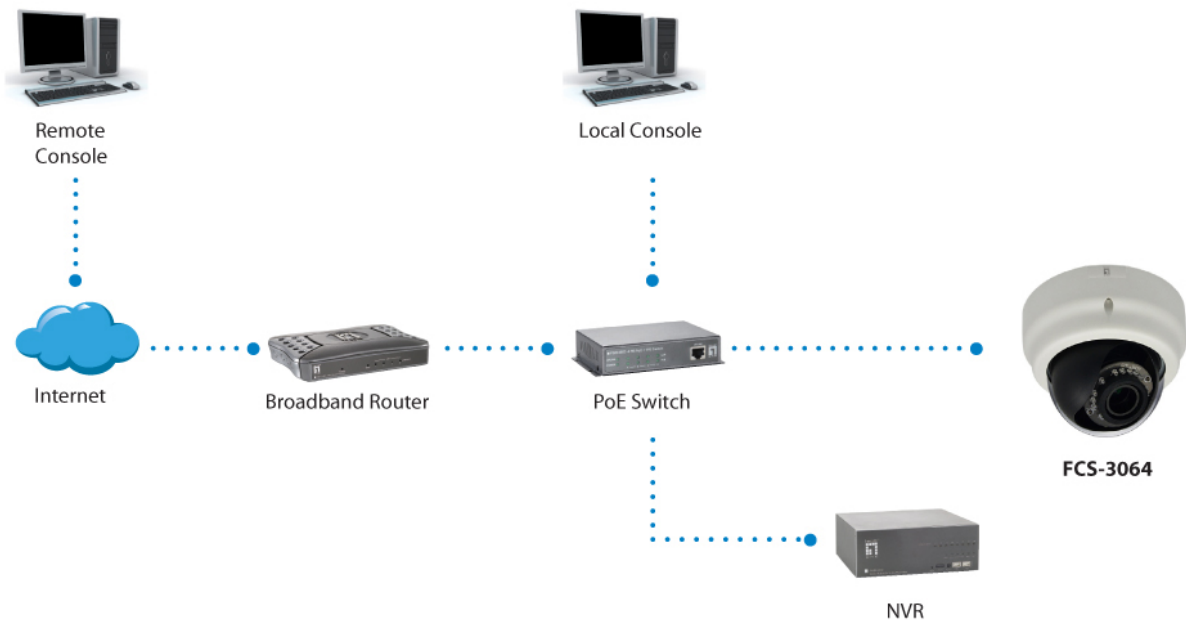

CE, FCC, ONVIF, IK09

Deployment:

Wall/Ceiling Mount

Operation Systems:

Microsoft Windows 8/7/Vista/XP

Order Information

FCS-3064

Package Contents