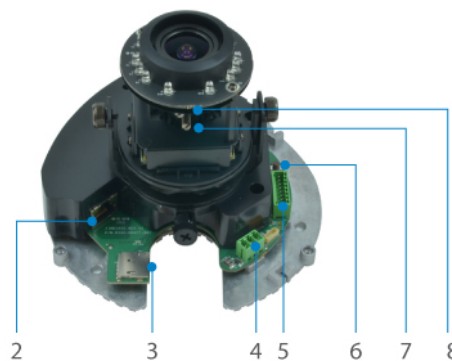

FCS-3064 2MP 2.8mm: 1

Fixed Dome Network Camera, 5-Megapixel, PoE 802.3af, Day & Night, IR LEDs, WDR

- 1. Lens
- 2. Ethernet Port
- 3. Memory Card Slot

- 4. Power Input
- 5. Digital Input/Output and Audio-In / Audio-out
- 6. Reset Button
- 7. Focal Length Adjustment
- 8. Monitor Distance Adjustment

Key Features

- 2MP 2880x1440 Micro SDHC/SDXC 2.8mm
- 5-Megapixel (2592 x 1944) Resolution
- 2MP 2880x1440 2.8mm WDR(120dB) 2MP
- Vandal-proof IK09-rated housing
- 30m IR LEDs
- 2MP 2880x1440 IR-2.8mm
- 2MP: H.264/MJPEG
- Power support: PoE (IEEE 802.3af)
- 64-bit OneSecure App (OneSecure App 2.8mm)

Image Sensor:

5-Megapixel 1/3.2" Progressive Scan CMOS

Connectors and Cabling:

1 x RJ-45 10/100 Mbps PoE port

1 x 3.5mm line out

1 x 3.5mm line in

I/O terminal block (1 DI/1 DO)

Modularity:

Pole Mount for PTZ, hemispheric and dome cameras

CAS-3001

Flush Mount Kit