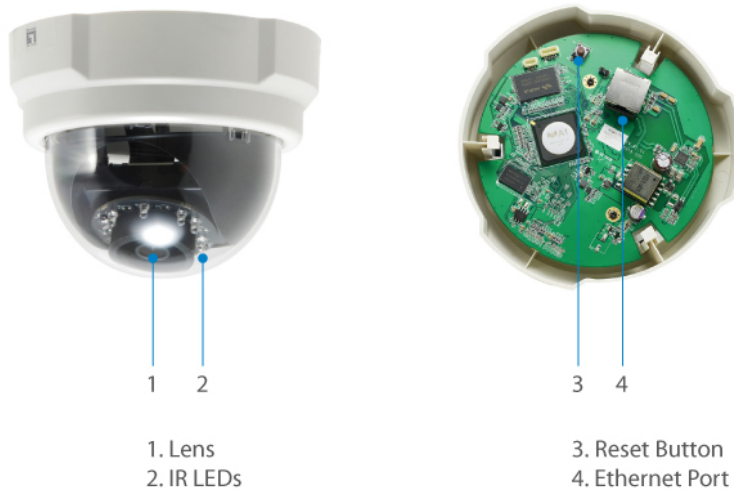

FCS-3063 2MP 2MP: 1

## Fixed Dome Network Camera, 5-Megapixel, PoE 802.3af, Day & Night, IR LEDs, WDR

### Key Features

- 5-Megapixel (2592 x 1944) Resolution
- 2MP 2MP 2MP 2MP 2MP WDR(2MP 2MP 2MP) 2MP
- 30 m IR LEDs
- 2MP 2MP 2MP 2MP IR-2 2MP
- 2MP: H.264/MJPEG
- Power support: PoE (IEEE 802.3af)
- 2MP 64-2MP 2MP 2MP(OneSecure App 2MP)