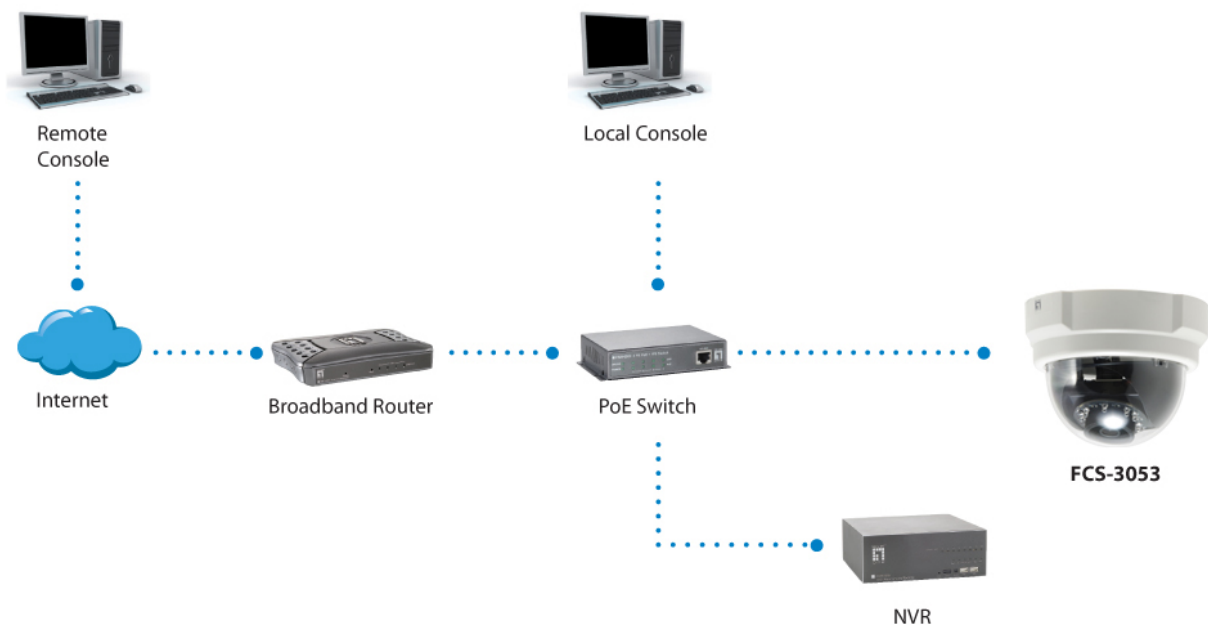

## Others

Approval and Compliance:  
CE, FCC, ONVIF

Deployment:  
Wall/Ceiling Mount

Operation Systems:  
Microsoft Windows 8/7/Vista/XP

Viewing Systems:  
above IE 9