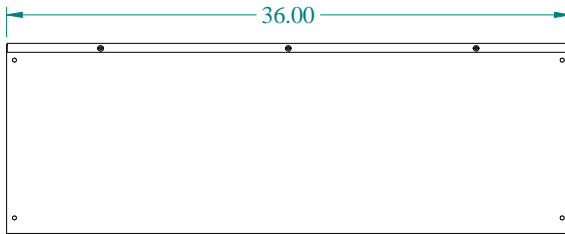

# PART No. CWST1236NK

for more information visit  
[www.hammfg.com](http://www.hammfg.com)

Data subject to change without notice

Isometric drawing Not to Scale

ISOMETRIC VIEW

TOP VIEW

SIDE VIEW

FRONT VIEW

SIDE VIEW

BACK VIEW

BOTTOM VIEW