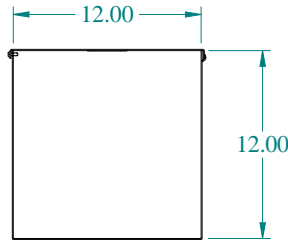

# PART No. CWST1236NK

for more information visit  
[www.hammfg.com](http://www.hammfg.com)

Data subject to change without notice

Isometric drawing Not to Scale

ISOMETRIC VIEW

TOP VIEW

SIDE VIEW

FRONT VIEW

SIDE VIEW

BACK VIEW

BOTTOM VIEW