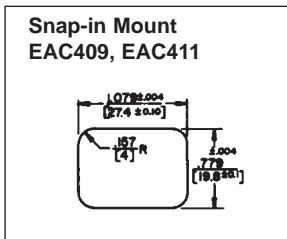

EAC RECEPTACLES

SERIES EAC

Note: Unless otherwise specified, all dimension tolerances are ± .01 inch (+0.25 mm)

DIMENSIONS ARE FOR REFERENCE ONLY Inch
(mm)

NOTE: Contact your Switchcraft Representative for price and delivery.