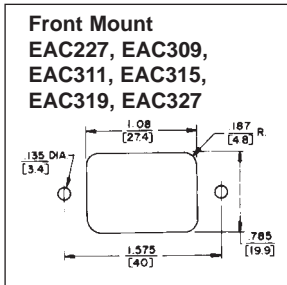

EAC RECEPTACLES

SERIES EAC

Note: Unless otherwise specified, all dimension tolerances are ± .01 inch (+0.25 mm)

DIMENSIONS ARE FOR REFERENCE ONLY Inch
(mm)

NOTE: Contact your Switchcraft Representative for price and delivery.