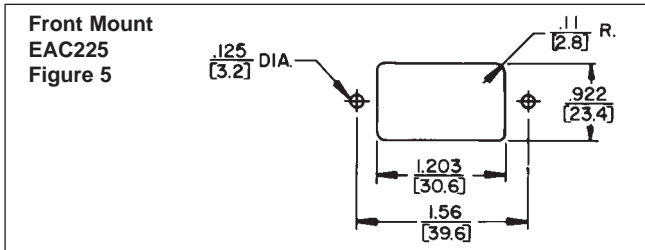

EAC RECEPTACLES

SERIES EAC

Note: Unless otherwise specified, all dimension tolerances are ± .01 inch (+0.25 mm)

DIMENSIONS ARE FOR REFERENCE ONLY Inch
(mm)

NOTE: Contact your Switchcraft Representative for price and delivery.