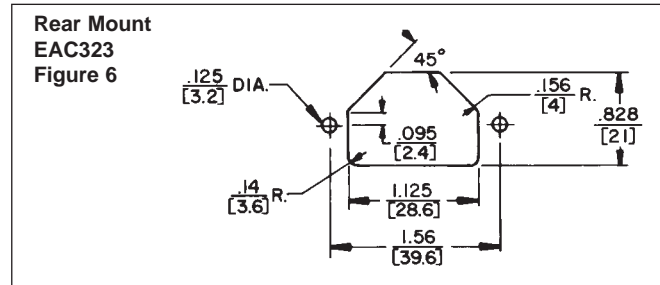

EAC RECEPTACLES

SERIES EAC

Note: Unless otherwise specified, all dimension tolerances are ± .01 inch (+0.25 mm)

DIMENSIONS ARE FOR REFERENCE ONLY Inch
(mm)

NOTE: Contact your Switchcraft Representative for price and delivery.