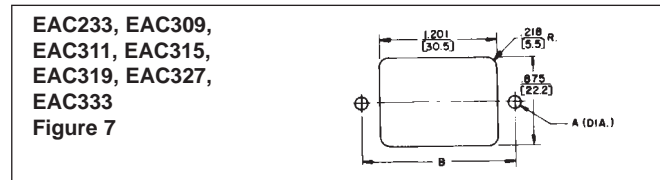

EAC RECEPTACLES

SERIES EAC

Note: Unless otherwise specified, all dimension tolerances are ± .01 inch (+0.25 mm)

DIMENSIONS ARE FOR REFERENCE ONLY Inch
(mm)

NOTE: Contact your Switchcraft Representative for price and delivery.