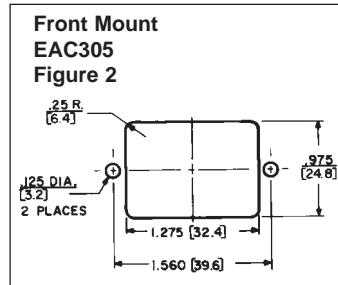

EAC RECEPTACLES

SERIES EAC

Note: Unless otherwise specified, all dimension tolerances are ± .01 inch (+0.25 mm)

DIMENSIONS ARE FOR REFERENCE ONLY Inch
(mm)

NOTE: Contact your Switchcraft Representative for price and delivery.