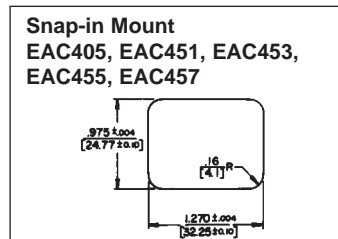

EAC RECEPTACLES

SERIES EAC

Note: Unless otherwise specified, all dimension tolerances are ± .01 inch (+0.25 mm)

DIMENSIONS ARE FOR REFERENCE ONLY Inch
(mm)

NOTE: Contact your Switchcraft Representative for price and delivery.