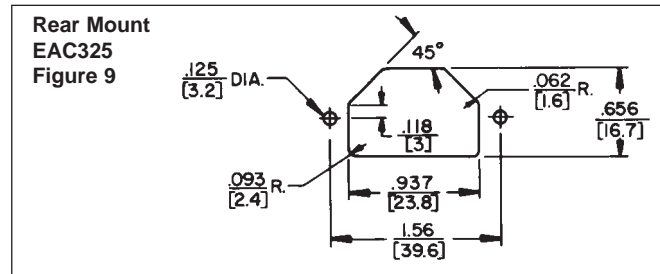

EAC RECEPTACLES

SERIES EAC

Note: Unless otherwise specified, all dimension tolerances are ± .01 inch (+0.25 mm)

DIMENSIONS ARE FOR REFERENCE ONLY Inch
(mm)

NOTE: Contact your Switchcraft Representative for price and delivery.