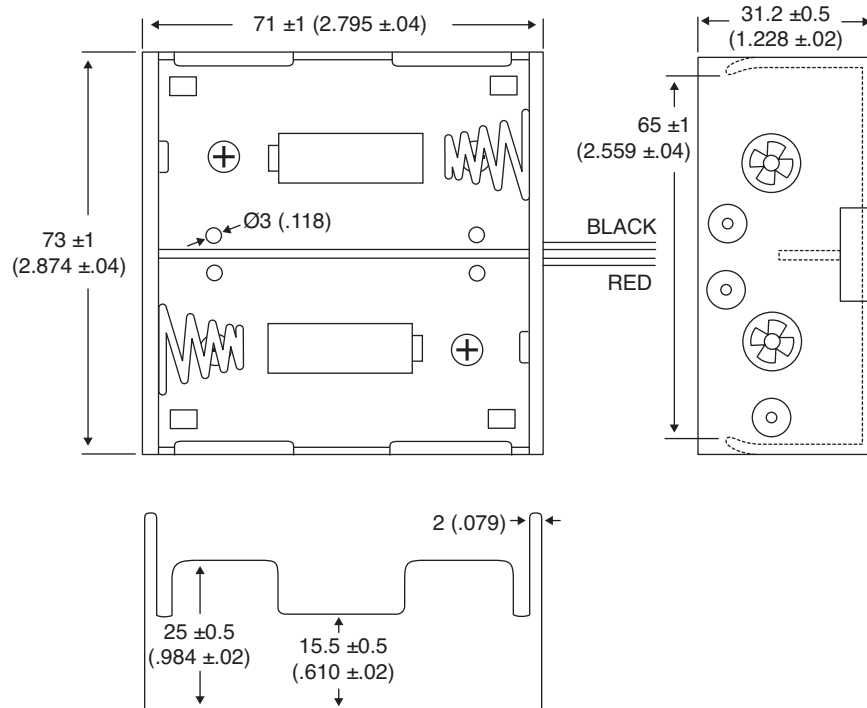

Date Last Revised: 6-20-07

Dimensions: mm (in.)

SPECIFICATIONS	
<b>Material:</b>	PP Resin, Black Color
<b>Wire:</b>	AWG 24
	Black & Red 203mm $\pm$ 5mm
	Strip & Tin 4mm $\pm$ 1mm
<b>Spring:</b>	0.9mm 65C Spring Wire
RoHS Compliant	