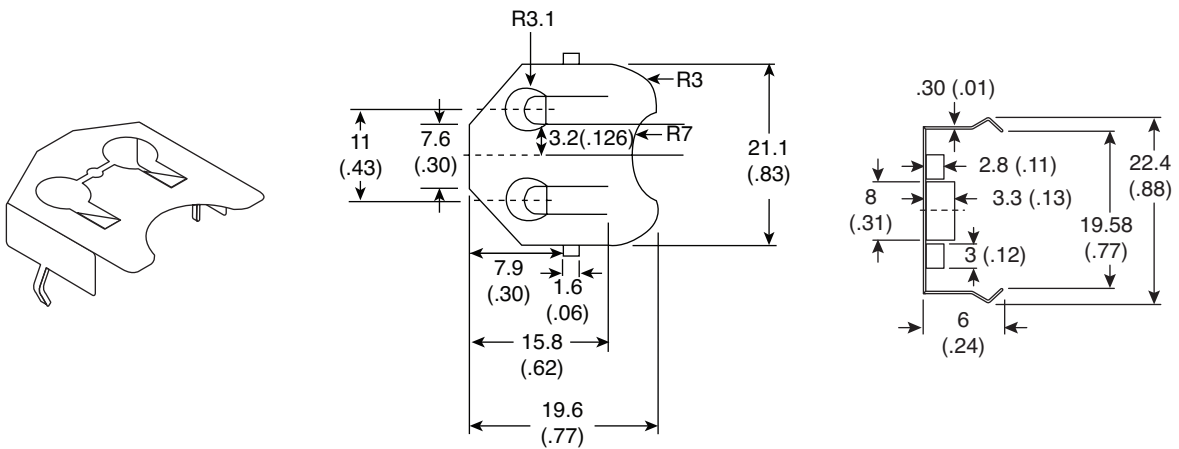

Date Last Revised: 4-08-14

Dimensions: mm (In.)

SPECIFICATIONS	
Material:	0.3mm Phosphorus bronze, nickel plate
RoHS Compliant	