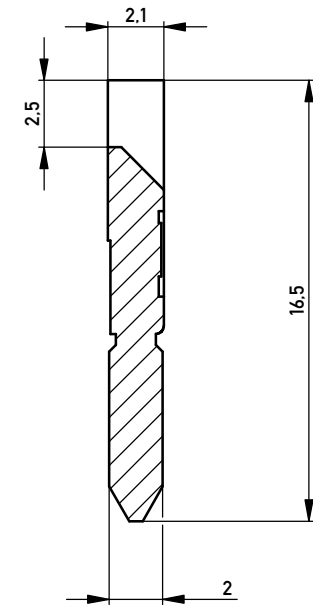

SCHNITT A-A
MAßSTAB 5 : 1