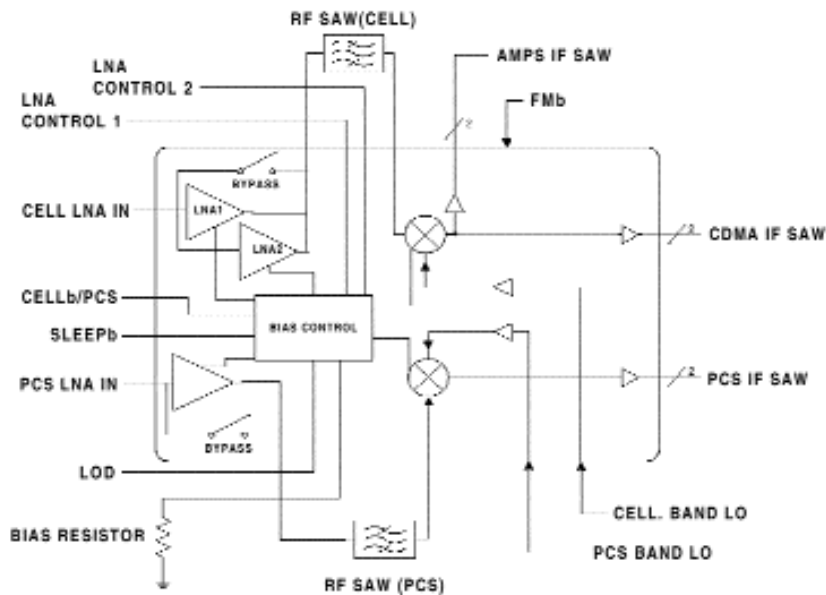

Silicon Germanium Dual-Band LNA/Downconverter RFIC CX74004

Conexant Delivers RF Chipsets for 2G and 3G CDMA Applications

The CX74004 is a tri-mode, dual-band LNA/downconverter designed in Conexant's advanced SiGe process. The device meets and exceeds cdmaOne, cdma2000, and AMPS requirements for U.S. and Korean cellular, Japan cellular, U.S. PCS and Korean PCS markets. The CX74004 can also be optimized for dual-mode GSM/wideband CDMA (WCDMA) applications in the GSM and IMT-2000 bands.

Employing silicon germanium (SiGe) bipolar complementary metal oxide semiconductor (BiCMOS) process technology, the RFIC is designed for low current consumption at a high performance. By utilizing the advanced process, standby times are up to 15 percent longer than with previous generation of devices.

The CX74004 is a super-heterodyne receiver incorporating all the components required for implementing the receiver front end, except for the RF SAW filters. It has two internal low noise amplifiers (LNAs) — one for the cellular band and another for the PCS or IMT-2000 band.

CX74004 Rx ASIC block diagram

Package dimensions – 32-pin 5mm x 5mm LGA package

Product Features

- Three-step gain LNA designed to meet intermodulation distortion specifications for CDMA applications
- Three independent mixers, one for the PCS band and two for the cellular band, designed to operate with very low LO power of -10dBm