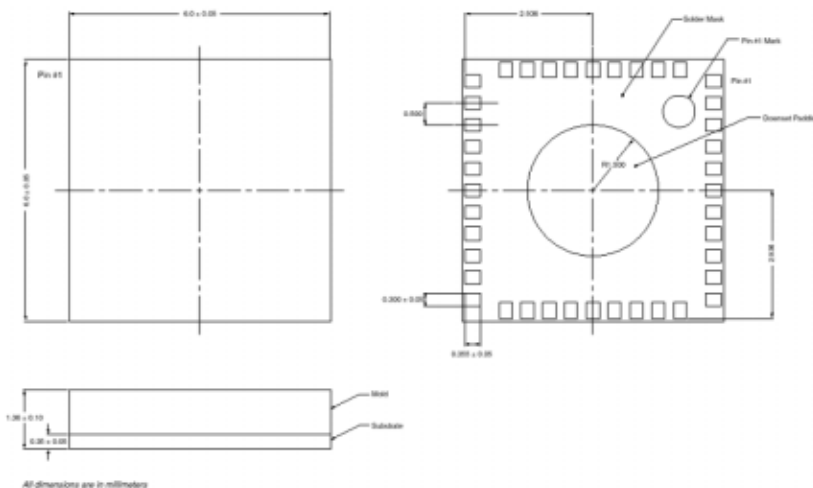

CX74004 Rx ASIC block diagram

Package dimensions – 32-pin 5mm x 5mm LGA package

Product Features

- Three-step gain LNA designed to meet intermodulation distortion specifications for CDMA applications
- Three independent mixers, one for the PCS band and two for the cellular band, designed to operate with very low LO power of -10dBm