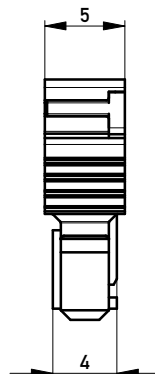

Abdeckung verpresst
cover pressed on