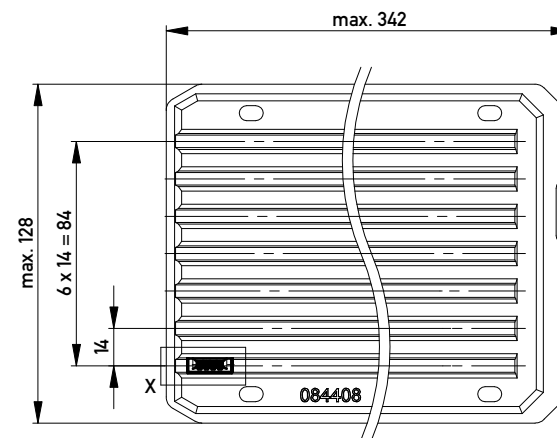

Verpackt in Tray - tray packaging
Verpackungseinheit 126 Stück - packaging unit 126