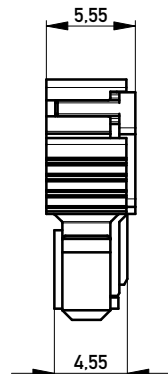

Abdeckung vorverrastet
cover loose mounted