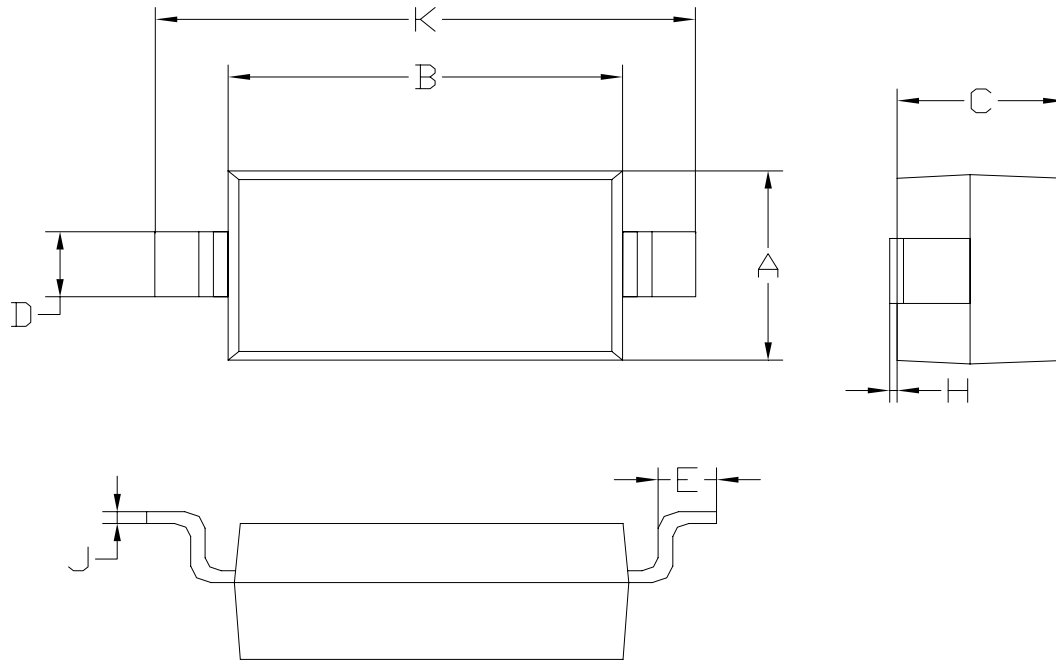

## SOD-123 PACKAGE OUTLINE DIMENSIONS

SOD-123		
Dim	Min	Max
A	1.4	1.8
B	2.55	2.85
C	1.15 Typical	
D	0.5	0.6
E	0.3	0.4
H	0.02	0.10
J	0.1 Typical	
K	3.55	3.85
All Dimensions in mm		