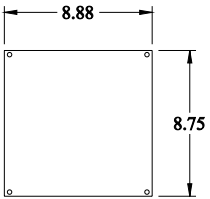

PART No. EJ10106SS

for more information visit
www.hammondmfg.com

Data subject to change without notice

Isometric drawing Not to Scale

TOP VIEW

ISOMETRIC VIEW

INNER PANEL

REAR VIEW

SIDE VIEW

FRONT VIEW

SIDE VIEW

BOTTOM VIEW