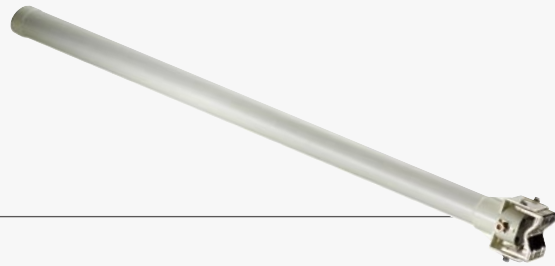

# 18dBi Directional Yagi Outdoor Antenna

WAN-2218

H/W Version: 1

Level One's WAN-2218 18dBi directional antenna is designed for outdoor mid-range distance, point-to-point wireless connections with WAN-2218, you can improve signal strength/quality and increase signal coverage for an existing 802.11b/g/n 2.4GHz wireless local network in concentrated directions.

This antenna offers high gain in a low profile package. With the included metal bracket, you can fasten

WAN-2218 on the wall or a pole to achieve the best wireless coverage. Using the N-Type connector to connect a variety of wireless devices.

Wan-2218 has been tested for interoperating with LevelOne's indoor/outdoor wireless access point and other wireless products equipped with reverse SMA Male connector or N-Type antenna connector.

N-jack female Connector