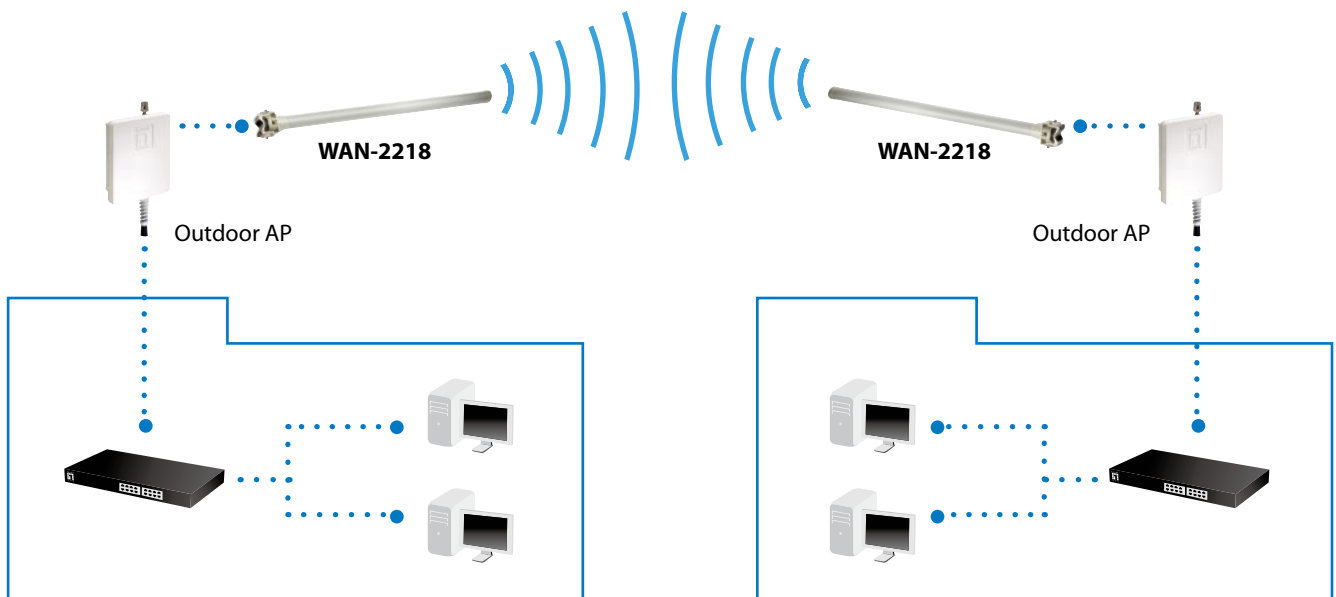

Technical Specification

Electrical Specification	
Frequency Band	2.4GHz-2.5GHz
Gain	18dBi
VSWR	1.5:1 Max
Polarization	Linear, Vertical
HPBW/V	15°
HPBW/H	15°
Front to back ratio	25dB
Power Handling	10W(cw)
Impedance	50Ω
Connector	N Female

Environmental & Mechanical Characteristics	
Survival Wind speed	180 km/hr
Temperature	-40 °C to +80 °C
Humidity	95%@ 55 °C
	Lightning protection DC ground
Mechanical	+10~ -15
Radome Material	ABS, UV resistant
Weight	0.9 kg
Dimensions	89 x 50 x 1000mm

Product Diagram