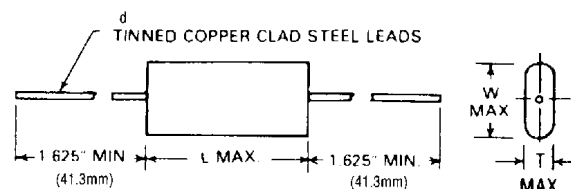

Specifications

Voltage Range: 50–600 Vdc (35–250 Vac)

Capacitance Range: .01–5 μF

Capacitance Tolerance: $\pm 10\%$ (K) standard
 $\pm 5\%$ (J) optional

Operating Temperature Range: -55°C to 125°C^*

*Full-rated voltage at 85°C —Derate linearly to 50%-rated voltage at 125°C

Ratings and Dimensions

Cap. μF	Catalog Number	T Inches (mm)	W Inches (mm)	L Inches (mm)	d Inches (mm)
50 Vdc (35 Vac)					
.01	MFP05S1K	.137 (3.5)	.262 (6.7)	.562 (14.3)	.020 (.5)
.012	MFP05S12K	.141 (3.6)	.266 (6.8)	.562 (14.3)	.020 (.5)
.015	MFP05S15K	.159 (4.0)	.284 (7.2)	.562 (14.3)	.020 (.5)
.018	MFP05S18K	.172 (4.4)	.297 (7.5)	.562 (14.3)	.020 (.5)
.022	MFP05S22K	.172 (4.4)	.297 (7.5)	.562 (14.3)	.020 (.5)
.027	MFP05S27K	.187 (4.7)	.312 (7.9)	.562 (14.3)	.020 (.5)
.033	MFP05S33K	.207 (5.3)	.332 (8.4)	.562 (14.3)	.020 (.5)
.039	MFP05S39K	.218 (5.5)	.344 (8.7)	.562 (14.3)	.020 (.5)
.047	MFP05S47K	.177 (4.5)	.270 (6.9)	.687 (17.4)	.020 (.5)
.056	MFP05S56K	.192 (4.9)	.317 (8.1)	.687 (17.4)	.020 (.5)
.068	MFP05S68K	.212 (5.4)	.337 (8.6)	.687 (17.4)	.020 (.5)
.082	MFP05S82K	.227 (5.8)	.352 (8.9)	.687 (17.4)	.020 (.5)
.1	MFP05P1K	.202 (5.1)	.327 (8.3)	.875 (22.2)	.020 (.5)
.12	MFP05P12K	.217 (5.5)	.342 (8.7)	.875 (22.2)	.020 (.5)
.15	MFP05P15K	.242 (6.1)	.367 (9.3)	.875 (22.2)	.020 (.5)
.18	MFP05P18K	.272 (6.9)	.397 (10.1)	.875 (22.2)	.020 (.5)
.22	MFP05P22K	.287 (7.3)	.412 (10.5)	.875 (22.2)	.024 (.6)
.27	MFP05P27K	.287 (7.3)	.487 (12.4)	.875 (22.2)	.024 (.6)
.33	MFP05P33K	.322 (8.2)	.522 (13.3)	.875 (22.2)	.024 (.6)
.39	MFP05P39K	.287 (7.3)	.437 (11.1)	1.125 (28.6)	.024 (.6)
.47	MFP05P47K	.297 (7.5)	.497 (12.6)	1.125 (28.6)	.024 (.6)
.56	MFP05P56K	.337 (8.6)	.532 (13.5)	1.125 (28.6)	.024 (.6)
.68	MFP05P68K	.373 (9.5)	.598 (15.2)	1.125 (28.6)	.024 (.6)
.82	MFP05P82K	.413 (10.5)	.638 (16.2)	1.125 (28.6)	.032 (.8)