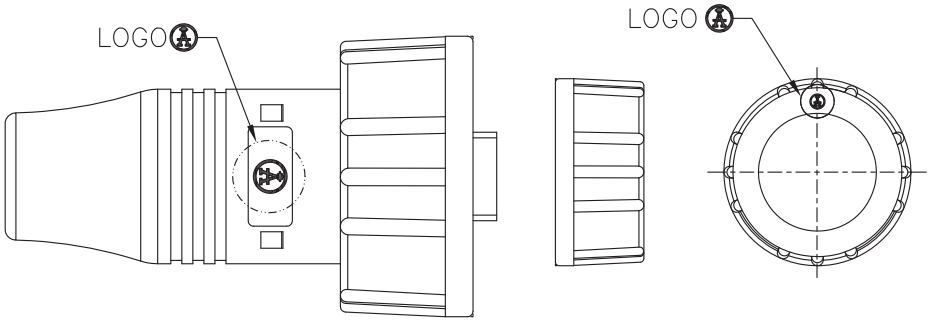

Pin Out

Wire Color	Conn.
Black(24AWG)	4
Green(28AWG)	3
White(28AWG)	2
Red(24AWG)	1
Drain	Shield

Twist

Pin Assignments  
Front View

Note:

- IP67 waterproof rated
- Connector: Black, USB-B Male type
- Cable: USB2.0 28AWG\*1P+24AWG\*2C+AL.My+D+B  
UV Resistant, Black, OD=5.0mm

Unit: mm

Scale	Free				Date	Name
TOLERANCE					Drawn	07.11.11 Chappell
X.X	±0.25				Approved	
X.XX	±0.1					
X.XXX	±0.05					
DIM	TOL					
X.°	±1°					
X.X°	±X°	①	Revised part number	11.07.13	Wilson	
Angle	TOL	Id.	Modification	Date	Name	

Title	
Waterproof USB2.0 cable assembly B type, Male to Open End, 1 Meter	
ASSMANN WSW-No. <b>A-KAB-USBB-MS-1M</b>	
Drawing-No.	rev01
Replace	Sheet 1/1