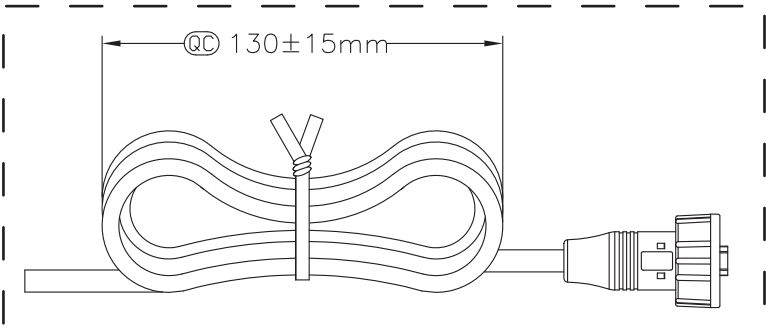

Pin Out

Wire Color	Conn.
Black(24AWG)	4
Green(28AWG)	3
White(28AWG)	2
Red(24AWG)	1
Drain	Shield

Twist

Pin Assignments  
Front View

Note:

- IP67 waterproof rated
- Connector: Black, USB-B Male type
- Cable: USB2.0 28AWG\*1P+24AWG\*2C+AL.My+D+B  
UV Resistant, Black, OD=5.0mm

Unit: mm

Scale	Free				Date	Name
TOLERANCE					Drawn	07.11.11 Chappell
X.X	±0.25				Approved	
X.XX	±0.1					
X.XXX	±0.05					
DIM	TOL					
X.°	±1°					
X.X°	±X°	①	Revised part number	11.07.13	Wilson	
Angle	TOL	Id.	Modification	Date	Name	

Title	
Waterproof USB2.0 cable assembly B type, Male to Open End, 1 Meter	
ASSMANN WSW-No. <b>A-KAB-USBB-MS-1M</b>	
Drawing-No.	rev01
Replace	Sheet 1/1