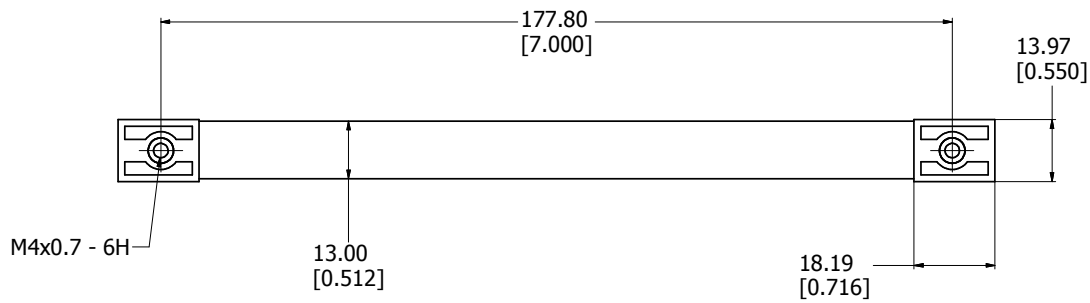

SIDE VIEW

EXPLODED HANDLE ASSEMBLY

BOTTOM VIEW

1427LBC,BB,GC		
Part #	Plastic End Post	Aluminum Bar Handle
1427LBC	Black	Clear
1427LBB	Black	Black
1427LGC	Grey	Clear
Hardware		
2 Screws - Countersink M4 x 10		
2 Washers		
**note handle sold singly		