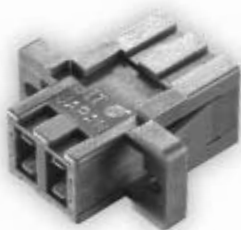

MU Simplified Duplex Receptacle

ORDERING INFORMATION

Model Number	Type Number
SMU-2SR	6 3 1