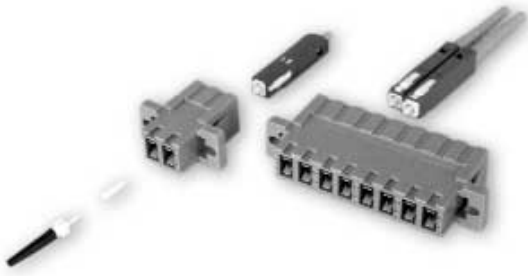

# MU Simplified Connectors

## Features

- ▶ Designed to save space in equipment dramatically
- ▶ Standard MU Plug can be connected to another end of Receptacle
- ▶ Simplex, Duplex, 4-ports, 8-ports and 16-ports of Receptacles are available
- ▶ Zirconia Ceramic Sleeve is used
- ▶ Available inner hole diameter of MU Simplified Plug is 125  $\mu\text{m}$  and 126  $\mu\text{m}$

## MU Simplified Connectors

Simplified Connectors

## MU Simplified Simplex Receptacle