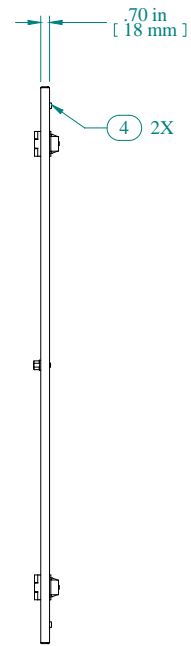

FRONT VIEW

R.S. VIEW

Item Number	Title	Quantity
1	RCSC - SOLID DOOR PANEL	1
2	WING KNOB DOOR LOCK	1
3	DOOR HINGE BODY	2
4	RUBBER STOPPERS	2

PART NUMBERS	
RCSC19042SDBK1	PAINTED BLACK TEXTURED

NOTES

BOTTOM VIEW

Data subject to change without notice. Isometric drawing not to scale.

**HAMMOND
MANUFACTURING™**

www.hammondmfg.com

PART NO. RCSC19042SD