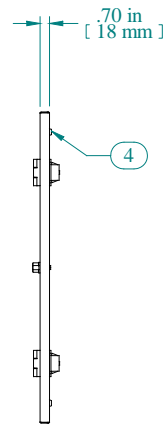

FRONT VIEW

R.S. VIEW

Item Number	Title	Quantity
1	RCSC - VENTED DOOR PANEL	1
2	WING KNOB DOOR LOCK	1
3	DOOR HINGE BODY	2
4	RUBBER STOPPERS	2

PART NUMBERS

RCSC19021VDBK1 | PAINTED BLACK TEXTURED

NOTES

DETAIL A

BOTTOM VIEW

Data subject to change without notice. Isometric drawing not to scale.

**HAMMOND
MANUFACTURING™**

www.hammondmfg.com

PART NO. RCSC19021VD