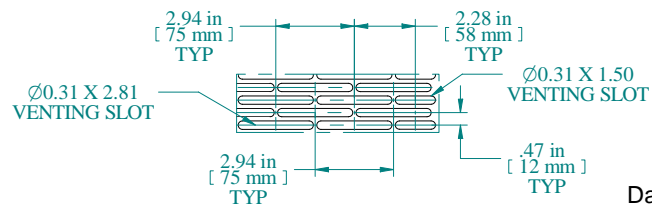

FRONT VIEW

R.S. VIEW

Item Number	Title	Quantity
1	RCSC - VENTED DOOR PANEL	1
2	WING KNOB DOOR LOCK	1
3	DOOR HINGE BODY	2
4	RUBBER STOPPERS	2

PART NUMBERS

RCSC19021VDBK1 | PAINTED BLACK TEXTURED

NOTES

DETAIL A

BOTTOM VIEW

Data subject to change without notice. Isometric drawing not to scale.

**HAMMOND
MANUFACTURING™**

www.hammondmfg.com

PART NO. RCSC19021VD