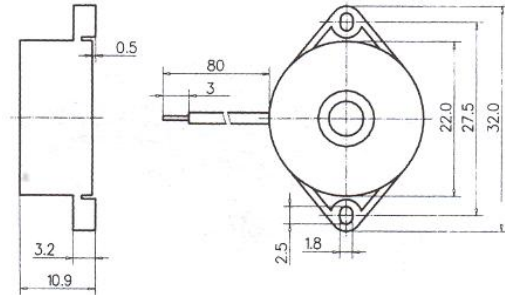

Product Data Sheet

Part No. PB-2211 Non-Washable Type

PB-2211

$\phi 22.0 \times H10.9$

DIMENSIONS

| Type | Unit | PB-2211 |
|----------------------------------|-------|------------|
| Rated Voltage | (VDC) | 12 |
| Operating Voltage | (VDC) | 3~28 |
| Current Consumption | (mA) | < or = 8 |
| Sound Output (Min) | (dB) | > or = 85 |
| Resonance Frequency | (Hz) | 4500±500 |
| Operating Temp | (C) | -20~+70 |
| Storage Temp | (C) | -30~+80 |
| Weight | (g) | 4 |
| Dimension | mm | 22 x H10.9 |
| *Value applying at rated voltage | | |
| *distance for measurement 30cm | | |