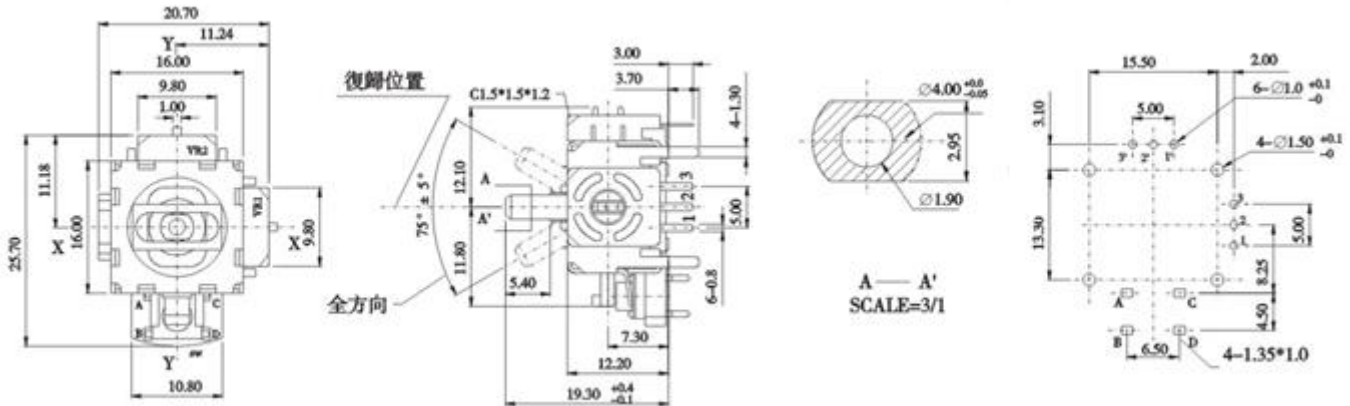

Dimensions(規格圖):

Specifications(規格)

Electrical Characteristics [電氣性能]

Total resistance [全阻抗值]	10KΩ , 50K Ω , 100KΩ
Total resistance tolerance [全阻抗值容許差]	±30%
Ratings power(w) [額定功率]	0.0125W, Switch 5V DC
Resistance taper [阻抗變化特性]	B
Residual resistance [殘留阻值]	全阻值3%Ω Max.
Sliding noise [滑動雜音]	300mV Max
Insulation resistance [絕緣阻抗]	100MΩ Min. at DC 250V. Switch 10MΩ Min. DC 10V
Withstanding voltage [耐電壓]	1 minute at AC 250V
Max. operating voltage [最高使用電壓]	AC 50V

Mechanical Characteristics [機械性能]

Operation torque [回轉力矩]	150~200gf.cm
Rotation stopper strength [止動強度]	3Kgf.cm Min
Switch Travel [開關移動量]	0.5 mm

Endurance Characteristics [耐久性能]

Rotational life [回轉壽命]	More than 1,000,000 cycles