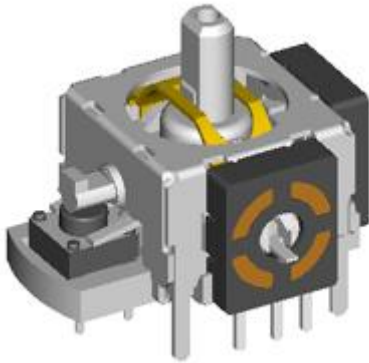

Model(型號): **RKJXP12001**

► Download PDF file

**Features:(特點):**

Compact design with a good space factor.  
Available in a wide variety of type including standard type and lever reset type.  
Constructed integral with tact switch for selection ,thus contributing to improvement in the operability of sets.

**Applications(作用):**

Controller for remote control of audio equipment , CD-L , VCD , TV ,car navigation system, and for game , etc .

**Dimensions(規格圖):**

**Specifications(規格)**

**Electrical Characteristics [ 電氣性能 ]**