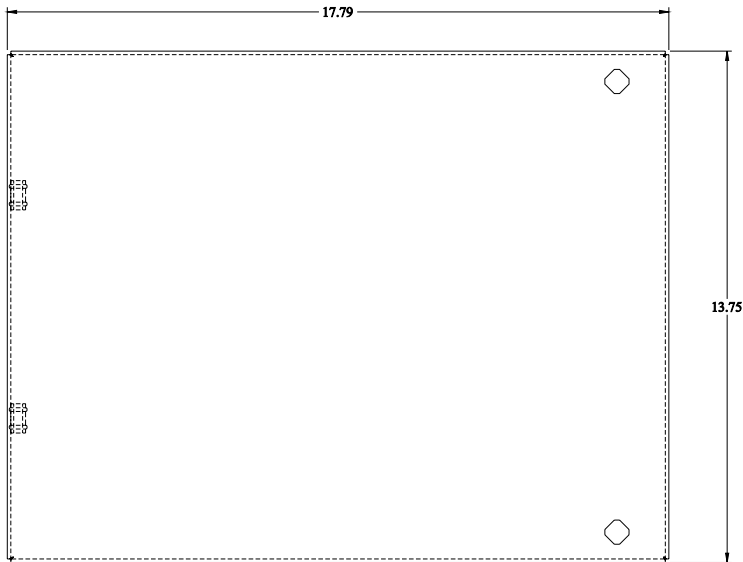

PART No. ESP1620

for more information visit
www.hammfg.com

Data subject to change without notice

Isometric drawing Not to Scale

SIDE VIEW

FRONT VIEW

BOTTOM VIEW

ISOMETRIC VIEW