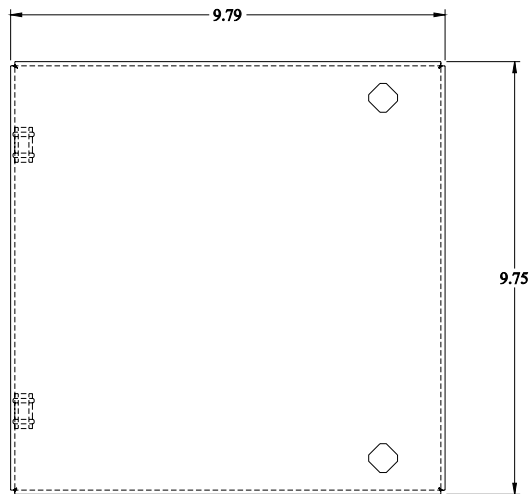

**PART No. ESP1212**

for more information visit  
[www.hammfg.com](http://www.hammfg.com)

Data subject to change without notice

Isometric drawing Not to Scale

**SIDE VIEW**

**FRONT VIEW**

**ISOMETRIC VIEW**

**BOTTOM VIEW**