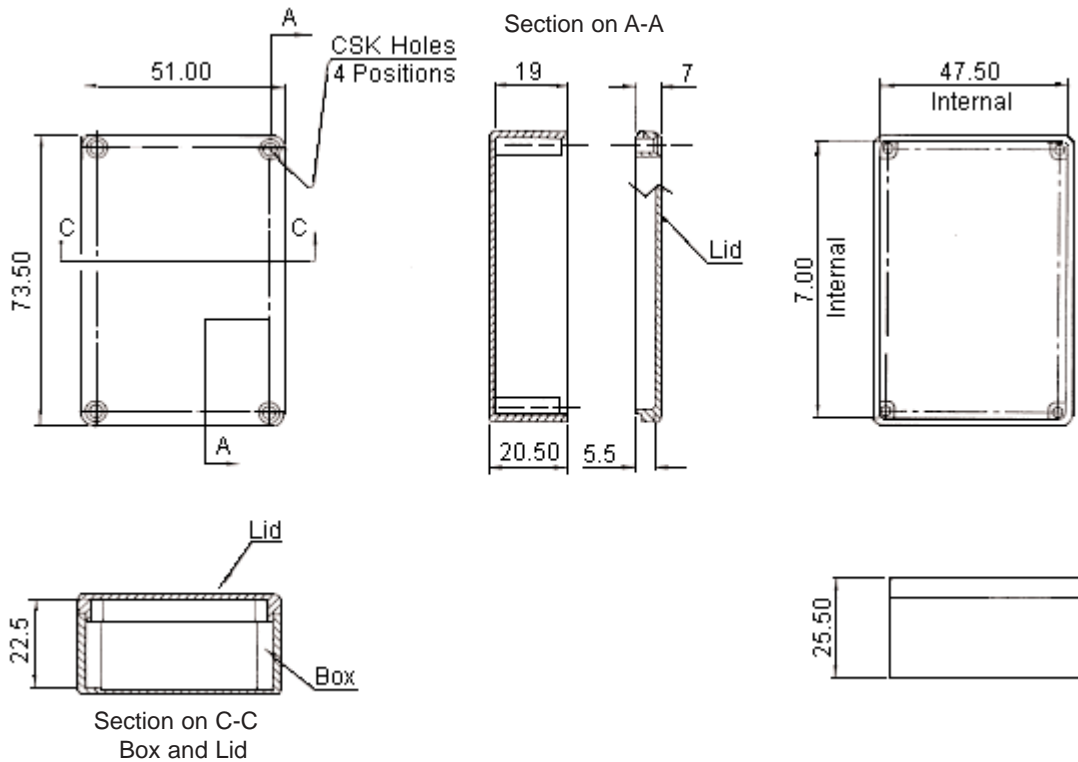

Features:

- These boxes are moulded in grade 103 ABS to give maximum strength but can be easily punched or drilled for individual requirements and to produce a professional looking end product.
- Available in black with a matt finish as standard.
- Lid retained by countersunk self tapping screws.