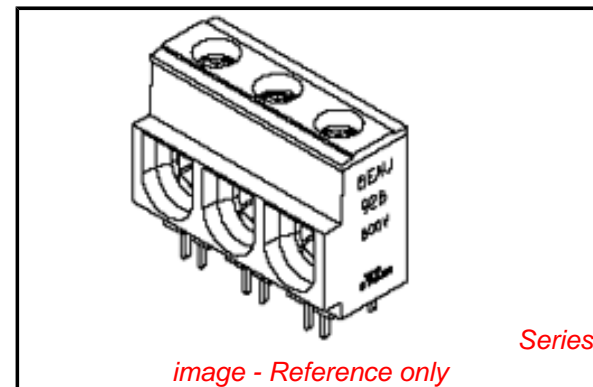

PLEASE CHECK WWW.MOLEX.COM FOR LATEST PART INFORMATION

Part Number: [39920-0308](#)
Status: **Active**
Overview: Eurostyle™ Terminal Blocks
Description: 15.00mm Beau™ Eurostyle™, Fixed Mount PCB Terminal Block, High Voltage, High Power 115A, 8 Circuits

Documents:

[3D Model](#) [RoHS Certificate of Compliance (PDF)](#)
[Drawing (PDF)](#)

Agency Certification

UL E48521

General

Product Family Terminal Blocks
Series [39920](#)
Application N/A
Component Type One Piece
Overview [Eurostyle™ Terminal Blocks](#)
Product Name Eurostyle™ Fixed Mount
Type Euro Block
UPC 756054407899

Physical

Circuits (Loaded) 8
Color - Resin Black
Entry Angle Horizontal
Flammability 94V-0
Lock to Mating Part None
Material - Metal Brass
Material - Plating Mating Tin
Material - Plating Termination Tin
Material - Resin Polyester
Net Weight 178.642g
Number of Rows 1
Orientation Vertical
PC Tail Length 6.35mm
PCB Retention Yes
Panel Mount No
Pitch - Mating Interface 15.00mm
Pitch - Termination Interface 15.00mm
Plating min - Mating 3.810µm
Plating min - Termination 3.810µm
Polarized to Mating Part Yes
Shrouded Fully
Stackable No
Surface Mount Compatible (SMC) No
Temperature Range - Operating 130°C
Termination Interface: Style Through Hole
Wire Size AWG 1, 2, 3, 4, 6, 8
Wire Size mm² 10.0 - 35

Electrical

Current - Maximum per Contact 115A
Voltage - Maximum 600V

Material Info

EU RoHS

RoHS Compliant by Exemption
REACH SVHC
Not Reviewed
Low-Halogen Status
Not Low-Halogen

China RoHS

Need more information on product environmental compliance?

Email productcompliance@molex.com
For a multiple part number RoHS Certificate of Compliance, [click here](#)

Please visit the [Contact Us](#) section for any non-product compliance questions.

Search Parts in this Series

[39920Series](#)

Mates With

N/A