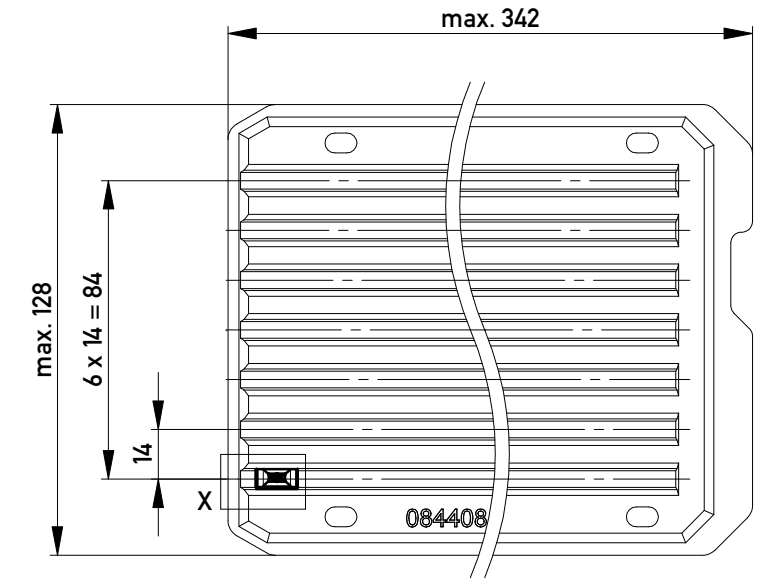

Abdeckung vorverrastet
cover loose mounted

Abdeckung verpresst
cover pressed on

Verpackt in Tray - tray packaging
Verpackungseinheit 182 Stück - packaging unit 182

Einzelheit X
detail X

Information: Codierung schwarz - coding black	Tolerances  All Dimensions in mm	Scale	3:1
		Designation F 2,54 SRC-A, 2-polig	
All rights reserved. Only for Information. To ensure that this is the latest version of this drawing, please contact one of the ERNI companies before using.	Subject to modification without prior notice. Drawing will not be updated.	 www.ERNI.com	
		b Index	25.02.2014 Date
		Class	SRCBUG