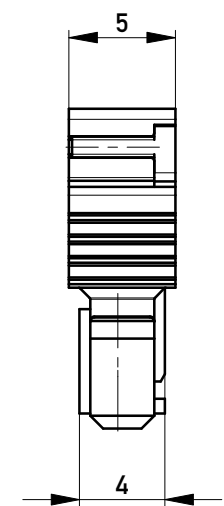

Abdeckung vorverrastet
cover loose mounted

Abdeckung verpresst
cover pressed on

Verpackt in Tray - tray packaging
Verpackungseinheit 182 Stück - packaging unit 182

Einzelheit X
detail X

Information: Codierung schwarz - coding black	Tolerances  All Dimensions in mm	Scale	3:1
		Designation F 2,54 SRC-A, 2-polig	
All rights reserved. Only for Information. To ensure that this is the latest version of this drawing, please contact one of the ERNI companies before using.	Subject to modification without prior notice. Drawing will not be updated.	 www.ERNI.com	
		b Index	25.02.2014 Date
		Class	SRCBUG