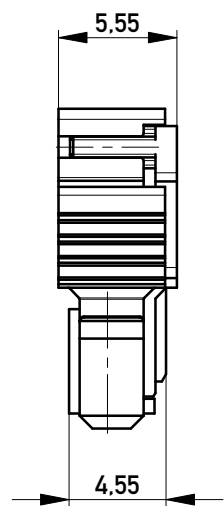

Abdeckung vorverrastet
cover loose mounted

Abdeckung verpresst
cover pressed on

Verpackt in Tray - tray packaging
Verpackungseinheit 182 Stück - packaging unit 182

Einzelheit X
detail X

Information: Codierung schwarz - coding black	Tolerances  All Dimensions in mm	Scale	3:1
		Designation F 2,54 SRC-A, 2-polig	
All rights reserved. Only for Information. To ensure that this is the latest version of this drawing, please contact one of the ERNI companies before using.	Subject to modification without prior notice. Drawing will not be updated.	 www.ERNI.com	
		b Index	25.02.2014 Date
		Class	SRCBUG