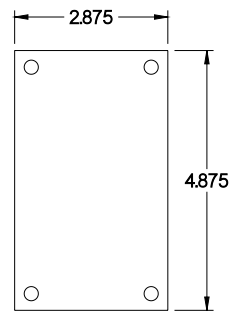

PART No. 1414C

for more information visit
www.hammfg.com

Data subject to change without notice

TOP VIEW

ISOMETRIC VIEW

BACK VIEW

LEFT SIDE VIEW

FRONT VIEW

RIGHT SIDE VIEW

INNER PANEL

BOTTOM VIEW