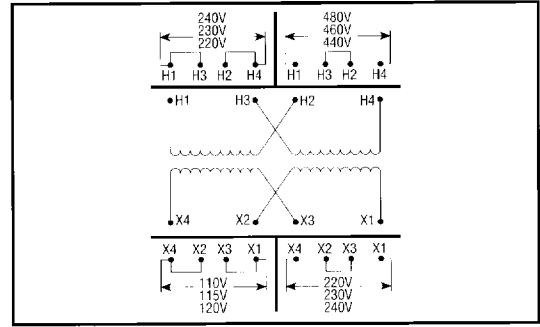

Group M

Primary Volts

240 x 480, 230 x 460, 220 x 440

Secondary Volts

120 x 240, 115 x 230, 110 x 220

and Listed

50 / 60 Hz

VA Rating	Catalog Number	Construction Figure	Output Amps	DIMENSIONS (inches) • mm					Mounting Slots	Approx. Wt. (lbs.) • kg
				A	B	C	D	E		
1000	EF1K0BTZ1318	E	8.70 / 4.35	7 ⁷ / ₁₆ •200	5 ¹ / ₄ •133	4 ⁷ / ₁₆ •113	5 ¹ / ₂ •140	4 ³ / ₈ •111	9 ³ / ₃₂ X 1 ³ / ₃₂ •7 X 10	29.8 •13.6
1500	EF1K5BTZ1318	E	13.04 / 6.52	7 ¹ / ₄ •184	6 ³ / ₄ •171	5 ¹¹ / ₁₆ •144	4 ¹ / ₈ •105	6 ¹ / ₁₆ •154	9 ³ / ₃₂ X 9 ⁹ / ₁₆ •7 X 14	31.5 •14.3
2000	EF2K0BTZ1318	E	17.39 / 8.70	7 ⁷ / ₁₆ •200	6 ³ / ₄ •171	5 ¹¹ / ₁₆ •144	4 ⁷ / ₈ •124	6 ¹ / ₁₆ •154	9 ³ / ₃₂ X 9 ⁹ / ₁₆ •7 X 14	41.0 •18.6
3000	EF3K0BTZ1318	E	26.09 / 13.04	7 ¹ / ₂ •191	9 •229	7 ⁹ / ₁₆ •192	4 ¹ / ₈ •105	6 ¹ / ₂ •165	7 ¹ / ₁₆ X 3 ³ / ₄ •11 X 19	53.5 •24.3
5000	EF5K0BTZ1318	E	43.48 / 21.74	7 ³ / ₄ •197	9 •229	7 ⁹ / ₁₆ •192	6 •152	6 ¹ / ₂ •165	7 ¹ / ₁₆ X 3 ³ / ₄ •11 X 19	90.4 •41.1

Construction figure E units do not come with secondary fuse clips. Unit is rated for 60Hz only at 240 x 480 input.

Group N For Export Applications

Primary Volts

240 / 347 / 380

Secondary Volts

120 x 240

and Listed

50 / 60 Hz

18

VA Rating	Catalog Number	Construction Figure	Output Amps	DIMENSIONS (inches) • mm					Mounting Slots	Approx. Wt. (lbs.) • kg
				A	B	C	D	E		
1000	E1K0-0321-3	E	8.33 / 4.17	7 •178	6 ³ / ₈ •162	5 ⁷ / ₁₆ •138	4 ¹ / ₂ •114	5 ⁵ / ₁₆ •135	5 ¹ / ₁₆ X 1 ¹ / ₁₆ •8 X 17	28.0 •12.7
1500	E1K5-0322-3	E	12.50 / 6.25	7 ³ / ₈ •187	6 ³ / ₈ •162	5 ⁷ / ₁₆ •138	5 ⁵ / ₈ •143	5 ⁵ / ₁₆ •135	5 ¹ / ₁₆ X 1 ¹ / ₁₆ •8 X 17	39.0 •17.7
2000	E2K0-0323-3	E	16.67 / 8.33	9 ¹ / ₄ •235	6 ³ / ₄ •171	5 ³ / ₄ •146	6 ³ / ₈ •162	6 ¹ / ₁₆ •154	9 ³ / ₃₂ X 9 ⁹ / ₁₆ •7 X 14	54.0 •24.6
3000	E3K0-0324-3	E	25.00 / 12.50	8 ⁵ / ₈ •219	9 •229	7 ⁵ / ₈ •194	5 ¹ / ₄ •133	6 ¹ / ₂ •165	7 ¹ / ₁₆ X 3 ³ / ₄ •11 X 19	71.0 •32.3
5000	E5K0-0325-3	E	41.67 / 20.83	11 •279	9 •229	7 ⁵ / ₈ •194	6 ¹⁵ / ₁₆ •176	6 ¹ / ₂ •165	7 ¹ / ₁₆ X 3 ³ / ₄ •11 X 19	110.0 •50.0