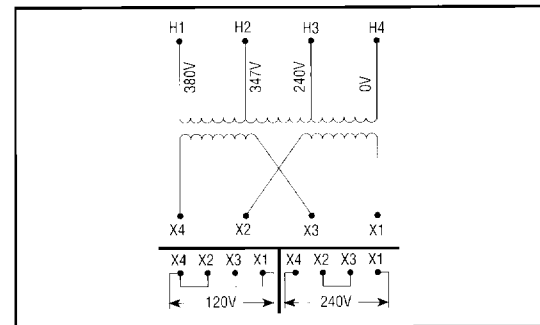

Group M

Primary Volts

240 x 480, 230 x 460, 220 x 440

Secondary Volts

120 x 240, 115 x 230, 110 x 220

and Listed

50 / 60 Hz

VA Rating	Catalog Number	Construction Figure	Output Amps	DIMENSIONS (inches) • mm					Mounting Slots	Approx. Wt. (lbs.) • kg
				A	B	C	D	E		
1000	EF1K0BTZ1318	E	8.70 / 4.35	7 ⁷ / ₁₆ •200	5 ¹ / ₄ •133	4 ⁷ / ₁₆ •113	5 ¹ / ₂ •140	4 ³ / ₈ •111	9 ³ / ₃₂ X 1 ³ / ₃₂ •7 X 10	29.8 •13.6
1500	EF1K5BTZ1318	E	13.04 / 6.52	7 ¹ / ₄ •184	6 ³ / ₄ •171	5 ¹¹ / ₁₆ •144	4 ¹ / ₈ •105	6 ¹ / ₁₆ •154	9 ³ / ₃₂ X 9 ⁹ / ₁₆ •7 X 14	31.5 •14.3
2000	EF2K0BTZ1318	E	17.39 / 8.70	7 ⁷ / ₁₆ •200	6 ³ / ₄ •171	5 ¹¹ / ₁₆ •144	4 ⁷ / ₈ •124	6 ¹ / ₁₆ •154	9 ³ / ₃₂ X 9 ⁹ / ₁₆ •7 X 14	41.0 •18.6
3000	EF3K0BTZ1318	E	26.09 / 13.04	7 ¹ / ₂ •191	9 •229	7 ⁹ / ₁₆ •192	4 ¹ / ₈ •105	6 ¹ / ₂ •165	7 ¹ / ₁₆ X 3 ³ / ₄ •11 X 19	53.5 •24.3
5000	EF5K0BTZ1318	E	43.48 / 21.74	7 ³ / ₄ •197	9 •229	7 ⁹ / ₁₆ •192	6 •152	6 ¹ / ₂ •165	7 ¹ / ₁₆ X 3 ³ / ₄ •11 X 19	90.4 •41.1

Construction figure E units do not come with secondary fuse clips. Unit is rated for 60Hz only at 240 x 480 input.

Group N For Export Applications

Primary Volts

240 / 347 / 380

Secondary Volts

120 x 240

and Listed

50 / 60 Hz

18

VA Rating	Catalog Number	Construction Figure	Output Amps	DIMENSIONS (inches) • mm					Mounting Slots	Approx. Wt. (lbs.) • kg
				A	B	C	D	E		
1000	E1K0-0321-3	E	8.33 / 4.17	7 •178	6 ³ / ₈ •162	5 ⁷ / ₁₆ •138	4 ¹ / ₂ •114	5 ⁵ / ₁₆ •135	5 ¹ / ₁₆ X 1 ¹ / ₁₆ •8 X 17	28.0 •12.7
1500	E1K5-0322-3	E	12.50 / 6.25	7 ³ / ₈ •187	6 ³ / ₈ •162	5 ⁷ / ₁₆ •138	5 ⁵ / ₈ •143	5 ⁵ / ₁₆ •135	5 ¹ / ₁₆ X 1 ¹ / ₁₆ •8 X 17	39.0 •17.7
2000	E2K0-0323-3	E	16.67 / 8.33	9 ¹ / ₄ •235	6 ³ / ₄ •171	5 ³ / ₄ •146	6 ³ / ₈ •162	6 ¹ / ₁₆ •154	9 ³ / ₃₂ X 9 ⁹ / ₁₆ •7 X 14	54.0 •24.6
3000	E3K0-0324-3	E	25.00 / 12.50	8 ⁵ / ₈ •219	9 •229	7 ⁵ / ₈ •194	5 ¹ / ₄ •133	6 ¹ / ₂ •165	7 ¹ / ₁₆ X 3 ³ / ₄ •11 X 19	71.0 •32.3
5000	E5K0-0325-3	E	41.67 / 20.83	11 •279	9 •229	7 ⁵ / ₈ •194	6 ¹⁵ / ₁₆ •176	6 ¹ / ₂ •165	7 ¹ / ₁₆ X 3 ³ / ₄ •11 X 19	110.0 •50.0