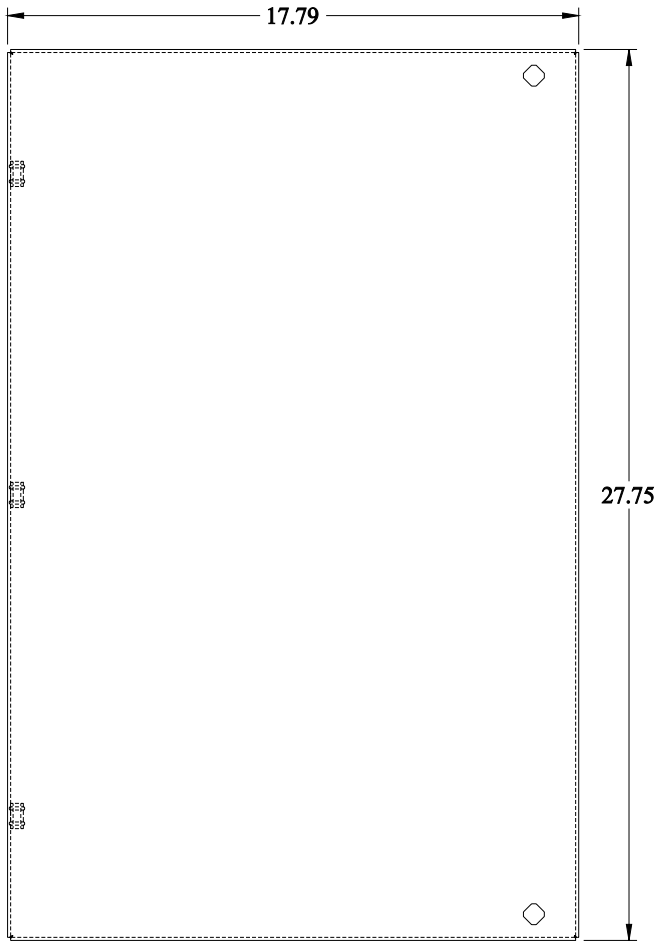

PART No. ESP3020

for more information visit
www.hammfg.com

Data subject to change without notice

Isometric drawing Not to Scale

SIDE VIEW

FRONT VIEW

BOTTOM VIEW

ISOMETRIC VIEW