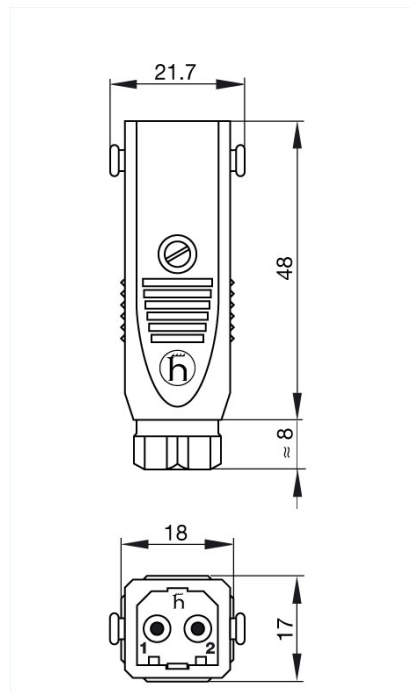

## STAS 2 grau/grey

Industrial Connectors:Rectangular connectors ST-series:Cable plug

### Product description

Description	Cable plug without strain relief
Type	STAS 2 grau/grey
Order No.	930 620-106
Type of contact	male
Number of contacts	2 + PE
Cable gland	PG 7
Cable diameter	4 mm to 6.5 mm
Conductor size	max. 1.5 mm <sup>2</sup>
Housing Color	grey
Contact bearer color	black

### Technical data

Pin dimensions	2 mm
Rated voltage	AC/DC 250 V
Rated current	DC 10 A / AC 16 A
Contact resistance	$\leq 5$ mOhm
Type of termination	screw