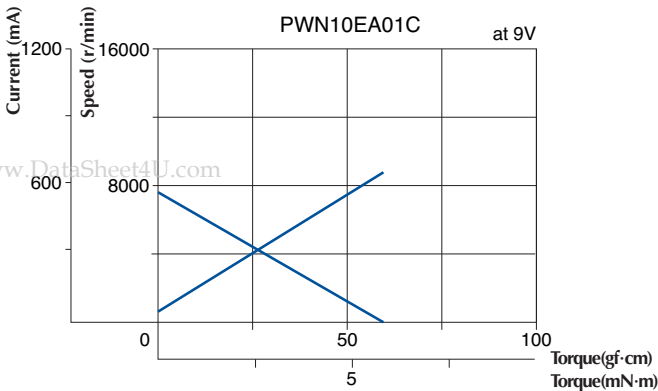

Characteristics