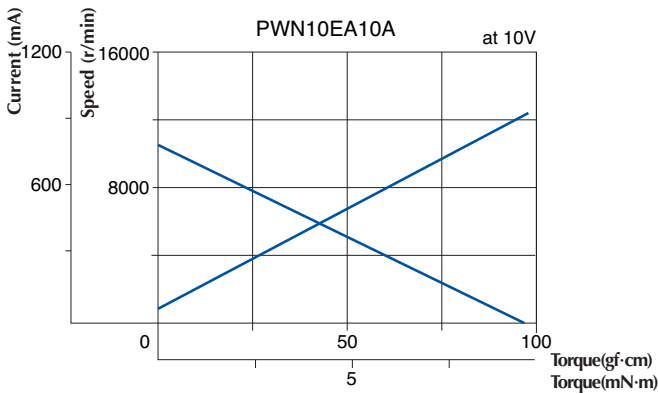

Characteristics