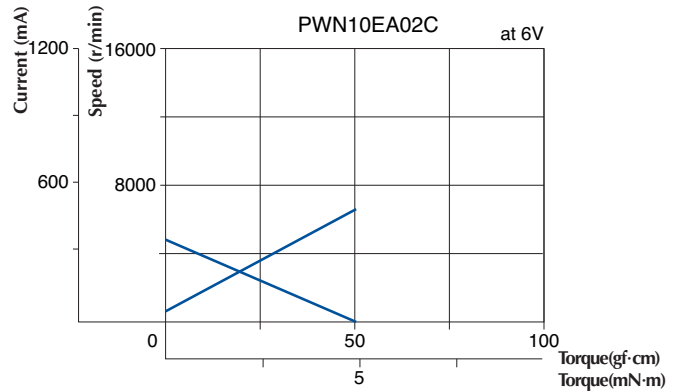

Characteristics