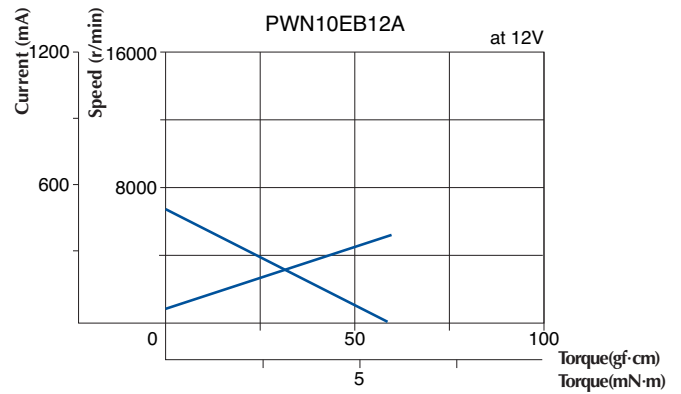

Characteristics