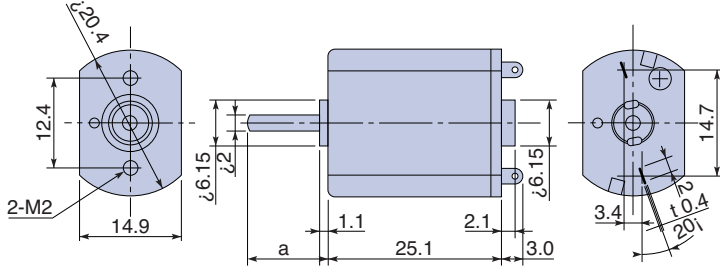

## Outline

UNIT: mm

## Specifications

Model	Operating Voltage (V)	Rated Voltage (V)	No Load Speed (r/min)	No Load Current (mA)	Rated Load		Rated Load Speed (r/min)	Rated Current (mA)	Starting Torque		Shaft Length (mm)
					(gf·cm)	(mN·m)			(gf·cm)	(mN·m)	
PWN10EA10A	5 to 10	10	10600	64	20	1.961	8400	310	97	9.512	
PWN10EB12A	5 to 12	12	6880	32	20	1.961	4870	170	68	6.669	
PWN10EA01C	5 to 10	9	7580	44	20	1.961	5100	250	61	5.978	
PWN10EA02C	5 to 10	6	4900	35	20	1.961	3050	220	53	5.194	