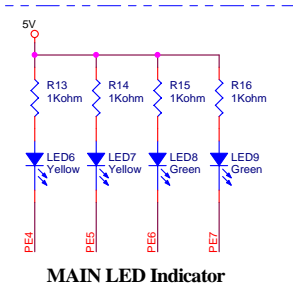

Firmtech [FB801ED] V1.2

Firmtech co., Ltd		
Title	FB801ED V1.1	
Size	Document Number	Rev
Custom	FB801EV V1.0	1.0
Date:	Friday, August 14, 2009	Sheet 1 of 1