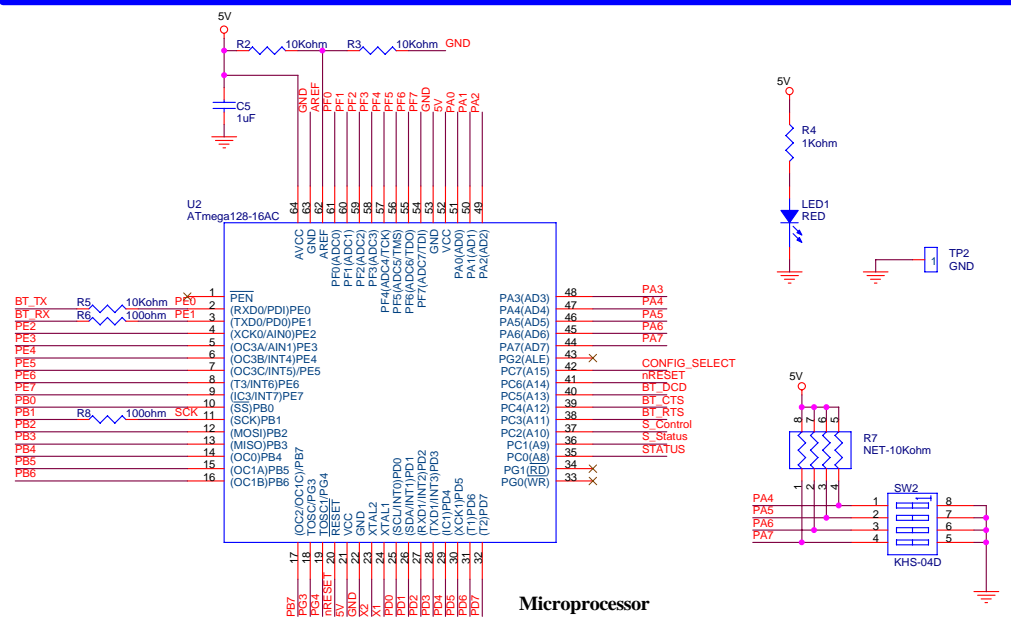

Firmtech [FB801ED] V1.2

Firmtech co., Ltd		
Title	FB801ED V1.1	
Size	Document Number	Rev
Custom	FB801EV V1.0	1.0
Date:	Friday, August 14, 2009	Sheet 1 of 1