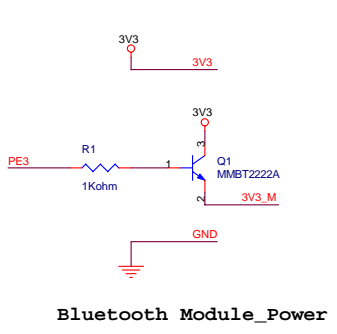

Firmtech [FB801ED] V1.2

Firmtech co., Ltd		
Title	FB801ED V1.1	
Size	Document Number	Rev
Custom	FB801EV V1.0	1.0
Date:	Friday, August 14, 2009	Sheet 1 of 1