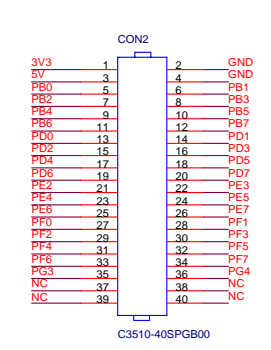

Firmtech [FB801ED] V1.2

Firmtech co., Ltd		
Title	FB801ED V1.1	
Size	Document Number	Rev
Custom	FB801EV V1.0	1.0
Date:	Friday, August 14, 2009	Sheet 1 of 1