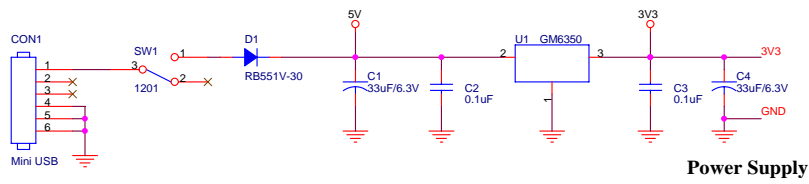

Firmtech [FB801ED] V1.2

Firmtech co., Ltd		
Title	FB801ED V1.1	
Size	Document Number	Rev
Custom	FB801EV V1.0	1.0
Date:	Friday, August 14, 2009	Sheet 1 of 1