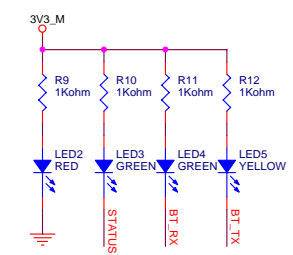

Firmtech [FB801ED] V1.2

Firmtech co., Ltd		
Title	FB801ED V1.1	
Size	Document Number	Rev
Custom	FB801EV V1.0	1.0
Date:	Friday, August 14, 2009	Sheet 1 of 1