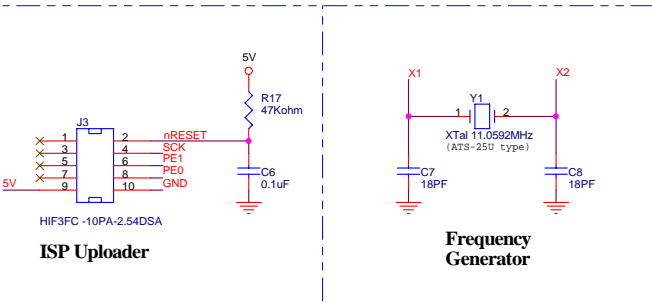

Firmtech [FB801ED] V1.2

Firmtech co., Ltd		
Title	FB801ED V1.1	
Size	Document Number	Rev
Custom	FB801EV V1.0	1.0
Date:	Friday, August 14, 2009	Sheet 1 of 1