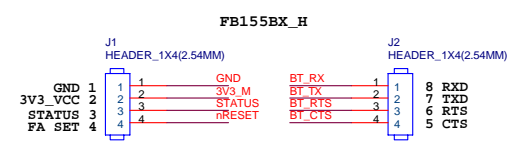

Firmtech [FB801ED] V1.2

Firmtech co., Ltd		
Title	FB801ED V1.1	
Size	Document Number	Rev
Custom	FB801EV V1.0	1.0
Date:	Friday, August 14, 2009	Sheet 1 of 1