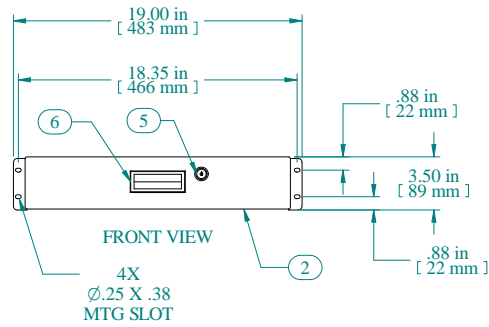

TOP VIEW

SIDE VIEW WITHOUT SHROUD

FRONT VIEW

4X
Ø.25 X .38
MTG SLOT

Item Number	Title	Quantity
1	RDRW - DRAWER BODY	1
2	RDRW - DRAWER PLATE	1
3	RDRW - DRAWER SHROUD	1
4	SLIDE 22" FULL TRAVEL	2
5	LOC KEY-LOCK WITH NUT H-7.5 MM	1
6	PLASTIC HANDLE	1

PART NUMBERS

RDRW1900322BK1	PAINTED BLACK TEXTURED
RDRW1900322CG1	PAINTED GREY/BEIGE TEXTURED
RDRW1900322LG1	PAINTED RAL7035 TEXTURED

NOTES

Maximum Weight 60 lb No Rear Support
 Maximum Weight 120 lb Rear Supported
 Mounting Hardware Included

Data subject to change without notice. Isometric drawing not to scale.

**HAMMOND
MANUFACTURING™**
 www.hammondmfg.com
 PART NO. RDRW1900322