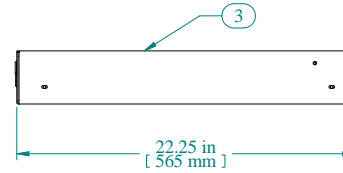

TOP VIEW

SIDE VIEW WITHOUT SHROUD

FRONT VIEW

4X
Ø.25 X .38
MTG SLOT

Item Number	Title	Quantity
1	RDRW - DRAWER BODY	1
2	RDRW - DRAWER PLATE	1
3	RDRW - DRAWER SHROUD	1
4	SLIDE 22" FULL TRAVEL	2
5	LOC KEY-LOCK WITH NUT H-7.5 MM	1
6	PLASTIC HANDLE	1

PART NUMBERS

RDRW1900322BK1	PAINTED BLACK TEXTURED
RDRW1900322CG1	PAINTED GREY/BEIGE TEXTURED
RDRW1900322LG1	PAINTED RAL7035 TEXTURED

NOTES

Maximum Weight 60 lb No Rear Support
 Maximum Weight 120 lb Rear Supported
 Mounting Hardware Included

Data subject to change without notice. Isometric drawing not to scale.

**HAMMOND
MANUFACTURING™**
 www.hammondmfg.com
 PART NO. RDRW1900322