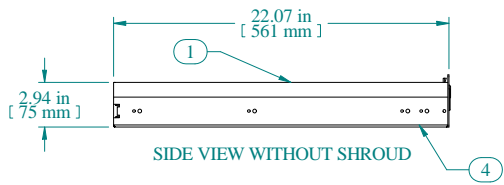

TOP VIEW

SIDE VIEW WITHOUT SHROUD

FRONT VIEW

4X
Ø.25 X .38
MTG SLOT

Item Number	Title	Quantity
1	RDRW - DRAWER BODY	1
2	RDRW - DRAWER PLATE	1
3	RDRW - DRAWER SHROUD	1
4	SLIDE 22" FULL TRAVEL	2
5	LOC KEY-LOCK WITH NUT H-7.5 MM	1
6	PLASTIC HANDLE	1

PART NUMBERS

RDRW1900322BK1	PAINTED BLACK TEXTURED
RDRW1900322CG1	PAINTED GREY/BEIGE TEXTURED
RDRW1900322LG1	PAINTED RAL7035 TEXTURED

NOTES

Maximum Weight 60 lb No Rear Support
 Maximum Weight 120 lb Rear Supported
 Mounting Hardware Included

Data subject to change without notice. Isometric drawing not to scale.

**HAMMOND
MANUFACTURING™**
 www.hammondmfg.com
 PART NO. RDRW1900322