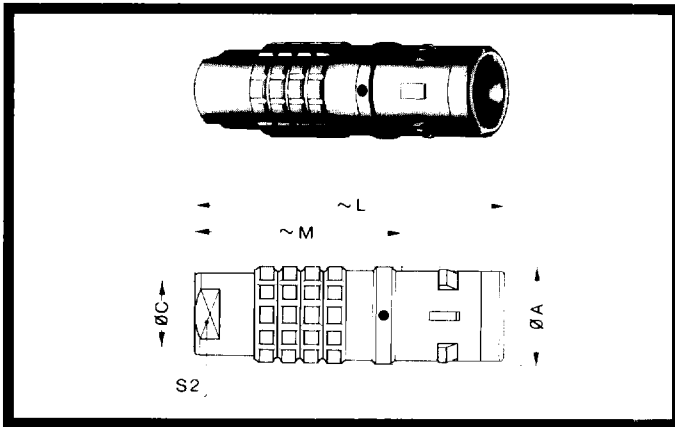

K Series—Plugs

FGG

Straight plug with cable collet

Series	Dimensions (mm)				
	A	C	L	M	S2
0K	11	6.2	34	23.0	7.9
1K	13	7.1	42	28.0	8.9
2K	16	9.2	52	36.0	11.9
3K	19	10.5	61	41.0	14.9
4K	25	14.0	71	50.5	18.9
5K	38	23.5	92	67.0	31.9

FGG

Straight plug with oversized collet nut

Series	Dimensions (mm)						
	A	B	C	L	M	S1	S2
1K	13	14.5	9.2	55	41	11.9	11.9
2K	16	17.0	10.5	65	49	14.9	14.9
3K	19	22.0	15.3	80	60	18.9	18.9
4K	25	136.0	23.5	105	84	30.0	31.9

FGG

Straight plug with cable collet and backnut to accommodate a strain relief

Series	Dimensions (mm)				
	A	C	L	M	S2
0K	11	5.2	37.0	26.0	7.0
1K	13	7.1	45.0	31.0	9.0
2K	16	8.7	49.0	33.0	11.9
3K	19	10.8	62.0	42.0	15.0
4K	25	15.3	78.5	50.5	18.9