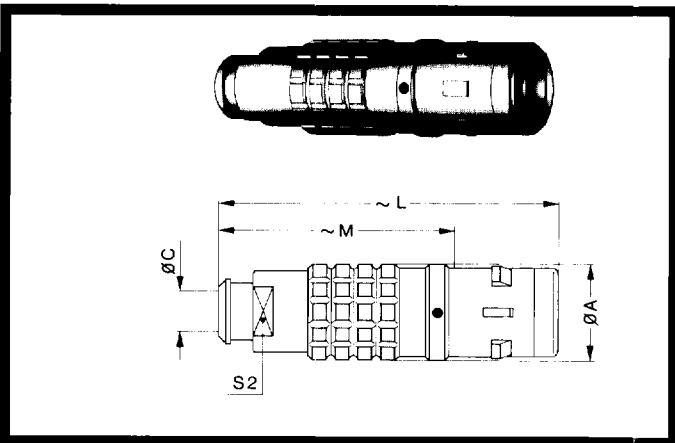

K Series—Plugs

FGG

Straight plug with cable collet

Series	Dimensions (mm)				
	A	C	L	M	S2
0K	11	6.2	34	23.0	7.9
1K	13	7.1	42	28.0	8.9
2K	16	9.2	52	36.0	11.9
3K	19	10.5	61	41.0	14.9
4K	25	14.0	71	50.5	18.9
5K	38	23.5	92	67.0	31.9

FGG

Straight plug with oversized collet nut

Series	Dimensions (mm)						
	A	B	C	L	M	S1	S2
1K	13	14.5	9.2	55	41	11.9	11.9
2K	16	17.0	10.5	65	49	14.9	14.9
3K	19	22.0	15.3	80	60	18.9	18.9
4K	25	136.0	23.5	105	84	30.0	31.9

FGG

Straight plug with cable collet and backnut to accommodate a strain relief

Series	Dimensions (mm)				
	A	C	L	M	S2
0K	11	5.2	37.0	26.0	7.0
1K	13	7.1	45.0	31.0	9.0
2K	16	8.7	49.0	33.0	11.9
3K	19	10.8	62.0	42.0	15.0
4K	25	15.3	78.5	50.5	18.9