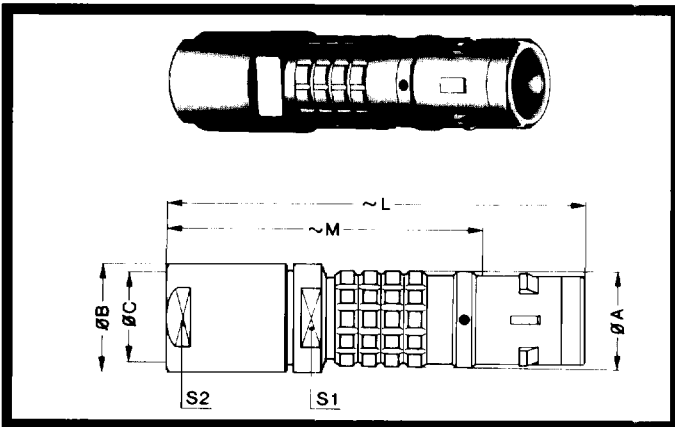

K Series—Plugs

FGG

Straight plug with cable collet

Series	Dimensions (mm)				
	A	C	L	M	S2
0K	11	6.2	34	23.0	7.9
1K	13	7.1	42	28.0	8.9
2K	16	9.2	52	36.0	11.9
3K	19	10.5	61	41.0	14.9
4K	25	14.0	71	50.5	18.9
5K	38	23.5	92	67.0	31.9

FGG

Straight plug with oversized collet nut

Series	Dimensions (mm)						
	A	B	C	L	M	S1	S2
1K	13	14.5	9.2	55	41	11.9	11.9
2K	16	17.0	10.5	65	49	14.9	14.9
3K	19	22.0	15.3	80	60	18.9	18.9
4K	25	136.0	23.5	105	84	30.0	31.9